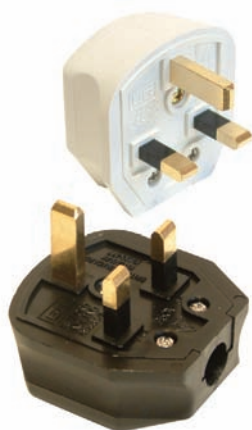

STANDARD PLUGS

TEC

ref no: **13PTS**
Standard White, 13 amp, 3 pin
Box quantity: 20

HEAVY DUTY RUBBER PLUGS

- Permaplug thermoplastic Heavy duty rubber plugs
- Manufactured to BS1363/A
- Box quantities: 10

ref no: **HDPT13B**
13 amp, Black, 3 pin

ref no: **HDPT13W**
13 amp, White, 3 pin

ref no: **HDPT15B**
15 amp, Black,
3 Round pin

HDPT13B & HDPT13W

RUBBER PLUGS

ref no: **7B-01**
Black rubber, 13 amp, 3 pin
Box quantity: 20

ref no: **7W-01**
White rubber 13 amp 3 pin
Box quantity: 20

HDPT15B

PERMAPLUG IN-LINE CONNECTORS

- Manufactured from thermoplastic to BS1363/A

ref no.	description	colour	box qty
NC10/2B	10 amp, 2 pin	Black	10
NC10/2O	10 amp, 2 pin	Orange	10
NC10/3B	10 amp, 3 pin	Black	10
NC10/3W	10 amp, 3 pin	White	10

PERMAPLUG SOCKETS (TRAILING)

- Manufactured from thermoplastic to BS1363/A

ref no.	description	colour	box qty
ELS13B	1 gang 13 amp	Black	10
ELS13W	1 gang 13 amp	White	10
ELS13/2B	2 gang 13 amp	Black	1
ELS13/2W	2 gang 13 amp	White	1
ELS13/4B	4 gang 13 amp fused + neon	Black	1
ELS13/4W	4 gang 13 amp fused + neon	White	1
ELS15B	1 gang 15 amp round pin	Black	10