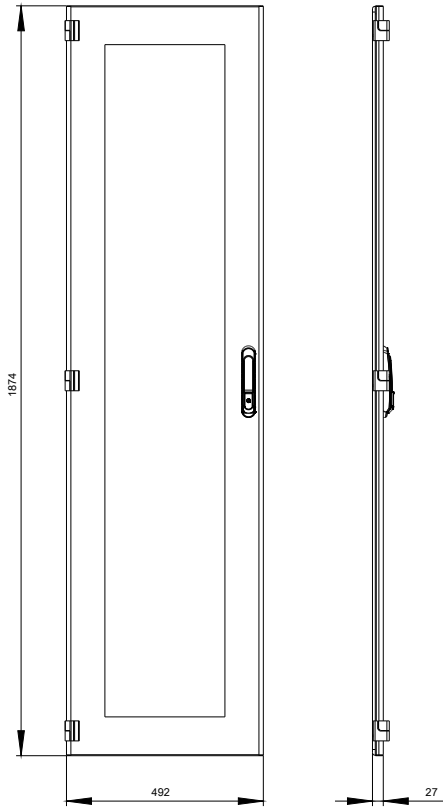

Industry Mall (Online ordering system)

<https://eb.automation.siemens.com/mall/en/WW/Catalog/Product/8MF10502UT150BE2>

Service&Support (Manuals, Certificates, Characteristics, FAQs,...)

<http://support.automation.siemens.com/WW/view/en/8MF10502UT150BE2/all>

Image database (product images, 2D dimension drawings, 3D models, device circuit diagrams, ...)

<http://www.automation.siemens.com/bilddb/cax_en.aspx?mlfb=8MF10502UT150BE2>

CAX-Online-Generator

<http://www.siemens.com/cax>

Tender specifications

<http://ausschreibungstexte.siemens.com/tiplv>