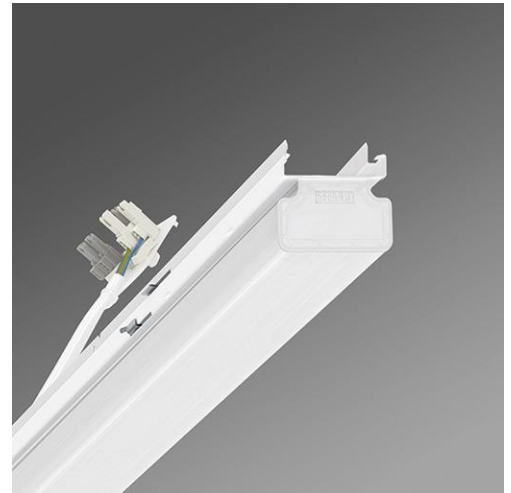

Category (ETIM):	Variable device mount
Type:	Device mount IP20-SDGVLK LED
Order number:	18234604150
Configuration:	Lamps integrated: LED, Light colour 840/neutral white (4000K), Colour rendering Ra>80; LED service life 50000h L80/B10
Operating device:	Electronic driver (1 pcs.)
System performance (W):	73
Luminaire luminous flux (lm):	10000
lm/W:	140
Ambient temperatures:	10°C / 30°C
Certifications:	IP 20, protection class I, F, DIN10500/Food, Indoor, CE
Colour of the housing:	traffic white RAL 9016
Weight (net) (kg):	2
Dimensions LxWxH/DxH (mm):	1531 x 63 x 54
mounting method:	Mounting rail system mounting
EAN-number:	4020863336340
Commodity code:	94051098

SDGVLK LED 10000lm 840 • vw • ED • 18234604150

Lighting technology
Diffuser, frosted-direct/indirect distribution
SDGVLK LED 10000 lm 840

η_{LB}	100 %
lm/W	140
$\Phi \downarrow/\uparrow$	84 % / 16 %
UGR q/l	26.4 / 25.0

Quick-fit mounting system Variable device mount; Device mount made of galvanised, profiled sheet steel, surface coated with polyester resin enamel. Toolless fastening with two integrated lateral lever locks. LED unit in housing length for optically seamless light run. Can be variably positioned on the mounting rail. Housing colour traffic white RAL 9016; Direct/indirect light distribution, frosted diffuser made of PMMA plastic with inner longitudinal prisms. Optically seamless light run. Heat-resistant cables including connection cable 1 m and rapid installation plug connector with tool-less phase pre-selection and locating finger.

Dimensions LxWxH/DxH (mm): 1531 x 63 x 54
Configuration: Lamps integrated: LED, Light colour 840/neutral white (4000K), Colour rendering Ra>80; LED service life 50000h L80/B10
Luminaire luminous flux (lm): 10000
lm/W: 140
Operating device: Electronic driver (1 pcs.)
System performance (W): 73
Conditions: Suitable for use in ambient temperatures of 10°C to 30°C
Certifications: IP 20, protection class I, F, DIN10500/Food, Indoor, CE