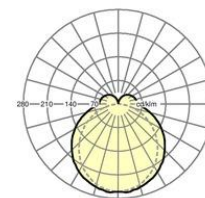

Category (ETIM):	Variable device mount
Type:	Device mount IP20-SDGVLK LED
Order number:	18234604150
Configuration:	Lamps integrated: LED, Light colour 840/neutral white (4000K), Colour rendering Ra>80; LED service life 50000h L80/B10
Operating device:	Electronic driver (1 pcs.)
System performance (W):	73
Luminaire luminous flux (lm):	10000
lm/W:	140
Ambient temperatures:	10°C / 30°C
Certifications:	IP 20, protection class I, F, DIN10500/Food, Indoor, CE
Colour of the housing:	traffic white RAL 9016
Weight (net) (kg):	2
Dimensions LxWxH/DxH (mm):	1531 x 63 x 54
mounting method:	Mounting rail system mounting
EAN-number:	4020863336340
Commodity code:	94051098

SDGVLK LED 10000lm 840 • vw • ED • 18234604150

Lighting technology
Diffuser, frosted-direct/indirect distribution
SDGVLK LED 10000 lm 840

η_{LB}	100 %
lm/W	140
$\Phi \downarrow/\uparrow$	84 % / 16 %
UGR q/l	26.4 / 25.0

Dimensions LxWxH/DxH (mm): 1531 x 63 x 54
Configuration: Lamps integrated: LED, Light colour 840/neutral white (4000K), Colour rendering Ra>80; LED service life 50000h L80/B10
Luminaire luminous flux (lm): 10000
lm/W: 140
Operating device: Electronic driver (1 pcs.)
System performance (W): 73
Conditions: Suitable for use in ambient temperatures of 10°C to 30°C
Certifications: IP 20, protection class I, F, DIN10500/Food, Indoor, CE