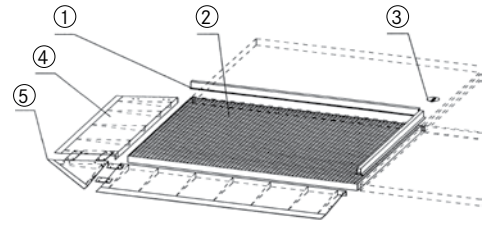

## Loading ramp

For floor trays with an overall height of 123 mm

<b>Art. no.</b>	<b>50060 820</b>
<b>Length</b>	2000 mm
<b>Width</b>	1120 mm
<b>Height</b>	123 mm
<b>Gross Weight</b>	97.000 kg
<b>Product Group</b>	5AI