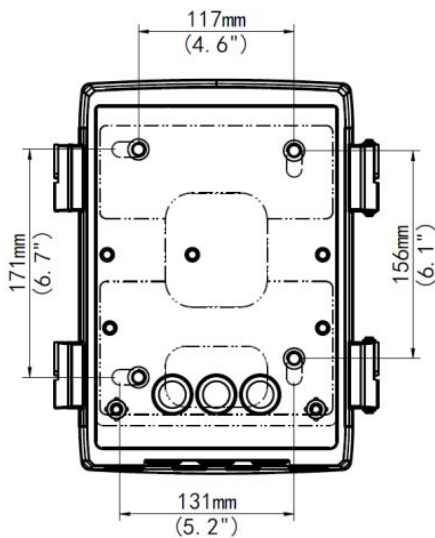

Zubehör

Art.-Nr.	Name
159695	ALLNET IP Kamera PTZ / Outdoor / 2MP / IR / 22x opt. Zoom / 54° / "ALL-CAM2498-LEP"
159715	ALLNET IP Kamera zbh. Wallmount/Wandhalter for ALL-CAM2498-LEP
146999	ALLNET PoE USV Backup - USV für Kameras, Accesspoints ALL90011PoE