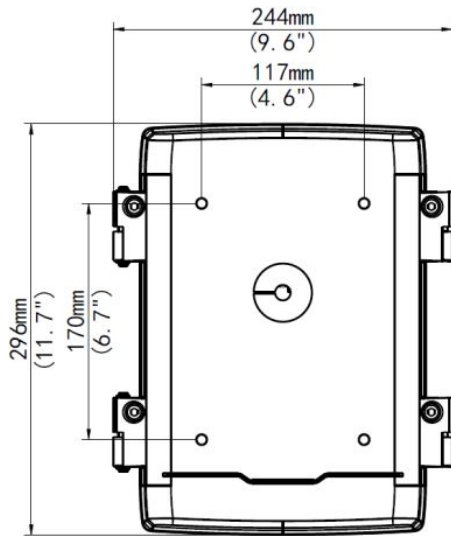

Zubehör

Art.-Nr.	Name
159695	ALLNET IP Kamera PTZ / Outdoor / 2MP / IR / 22x opt. Zoom / 54° / "ALL-CAM2498-LEP"
159715	ALLNET IP Kamera zbh. Wallmount/Wandhalter for ALL-CAM2498-LEP
146999	ALLNET PoE USV Backup - USV für Kameras, Accesspoints ALL90011PoE