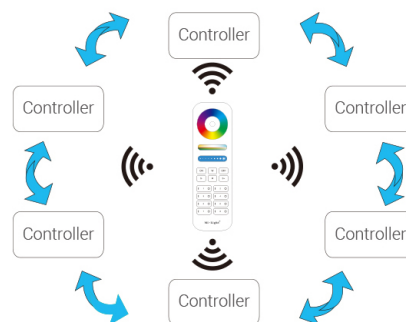

### 2.4GHz remote control Smart phone APP control

Wireless remote and smartphone control, realize the multi-functional setting, experience smart home life.  
•Need WiFi iBox for smartphone APP control.

### Switching mode by one button

Brightness, CCT, RGB, RGBW and RGB+CCT output mode.  
one-key switching, easy operation

### Auto-transmitting function

One controller can transmit the signals from the remote control to another controller within 30m, as long as there is a strip controller within 30m, the remote control distance can be limitless.

## Auto-synchronization function

Different controllers can work synchronously when they are started at different times, controlled by the same remote, under same dynamic mode and with same speed.