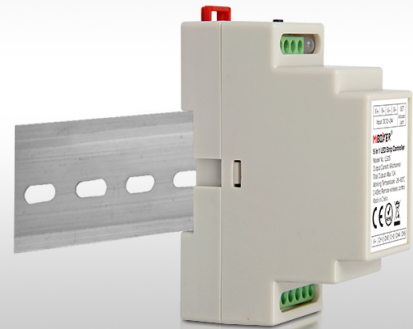

Rail-installation

35mm Standard Rail installation, easy operation