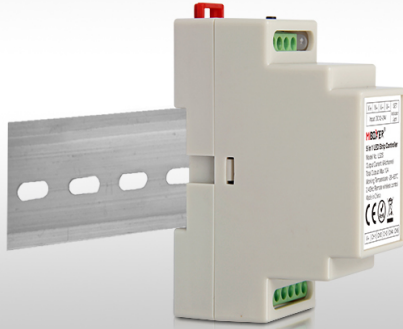

Rail-installation

35mm Standard Rail installation, easy operation