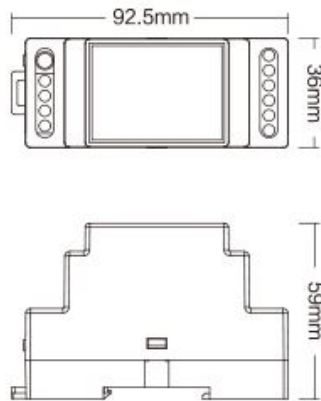

2.4GHz remote control Smart phone APP control

Wireless remote and smartphone control, realize the multi-functional setting, experience smart home life.
•Need WiFi iBox for smartphone APP control.

Compatible with

FUT089 FUT088 FUT052 FUT056 FUT087 FUT006 FUT007 FUT091 B8 B4/T4 B3/T3 B2/T2 B1/T1 B0

Switching mode by one button

Brightness, CCT, RGB, RGBW and RGB+CCT output mode.
one-key switching, easy operation

Auto-transmitting function

One controller can transmit the signals from the remote control to another controller within 30m, as long as there is a strip controller within 30m, the remote control distance can be limitless.

Distance 30m   Distance 30m   Distance 30m   Distance 30m