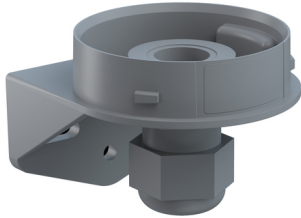

EvoSIGNAL / EvoSIGNAL Accessories
Mini Bracket Cable Gland GY

Part No.: 260.700.06

RoHS

MECHANICAL DATA	
Length	67 mm
Width	62 mm
Height	51 mm
Diameter	62 mm
Materials	PC/ABS
Housing colour	Grey
Protection category	IP66
Cable entry	Screwed cable gland
Cable entry minimum	d = 8 mm
Cable entry maximum	d = 12 mm
Tension relief	Present (conforms to VDE)
Type of fixing	Wall mounting
Working temperature minimum	-30°C
Working temperature maximum	+60°C
Weight with packaging	39 g
Product weight	35 g
ELECTRICAL DATA	
Pollution degree	3

! For additional installation and mounting information, refer to the appropriate user guide at www.werma.com. This printed copy is for information only and is subject to alteration.

EvoSIGNAL / EvoSIGNAL Accessories
Mini Bracket Cable Gland GY