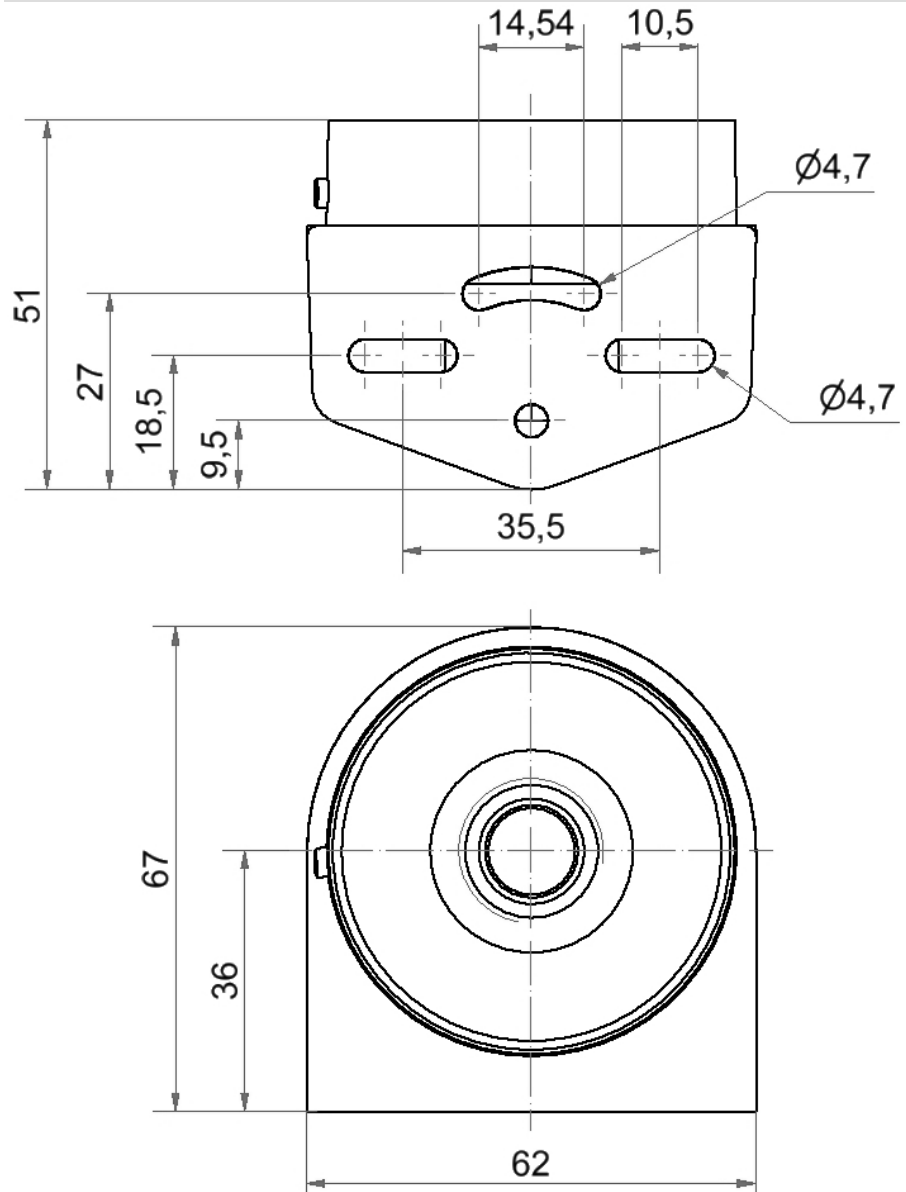

EvoSIGNAL / EvoSIGNAL Accessories
Mini Bracket Cable Gland GY

DRAWING

! For additional installation and mounting information, refer to the appropriate user guide at www.werma.com. This printed copy is for information only and is subject to alteration.