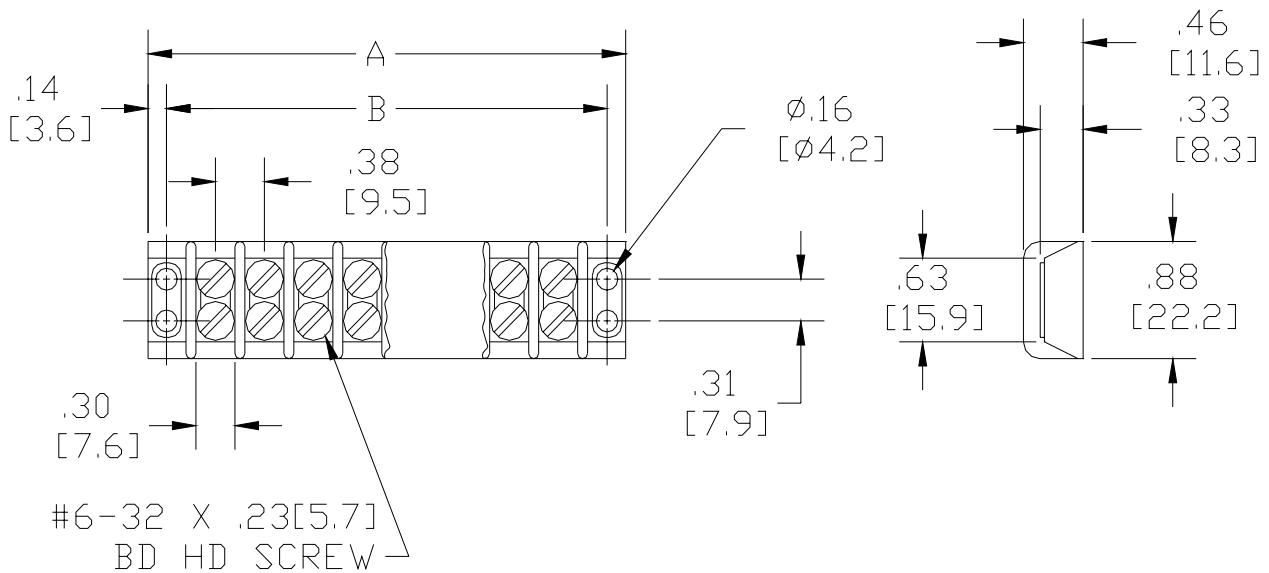

Product Data Sheet

37TB XX F

Replace "XX" 02 through 31 for number of poles

Military Class Terminal Board

15 Amps

300 Volts

(4 Pole shown)

Copper Wire Only

- A-A-59125 / 1 , (supercedes MIL-T-55164 / 1)
- MAI-60 in accordance with MIL-M-14, ASTM 5948-96
- RoHS Compliant
- DFARS Compliant

Wire Range:

- Maximum size: #16 AWG Copper
- Recommended Torque: 6 – 8 in. lbs. (0.7 – 0.9 N·m)

Suggested product mounting hardware: #6 fastener, torque to 10-15 in. lbs.

ACCESSORIES:

- Marking strips – MSA, MSB, or MSC

<http://www.marathonsp.com/CatalogPDFs/MilitaryMS.pdf>

Catalog No	# of Poles	Dimensions		X	Catalog No	# of Poles	Dimensions	
		A	B				A	B
37TB02F	2	1.360 - 1.453	1.109 - 1.156	X	37TB17F	17	7.000 - 7.109	6.719 - 6.797
37TB03F	3	1.735 - 1.828	1.484 - 1.531	X	37TB18F	18	7.376 - 7.485	7.094 - 7.172
37TB04F	4	2.110 - 2.203	1.859 - 1.906	X	37TB19F	19	7.752 - 7.812	7.469 - 7.547
37TB05F	5	2.500 - 2.593	2.234 - 2.281	X	37TB20F	20	8.127 - 8.187	7.844 - 7.922
37TB06F	6	2.876 - 2.969	2.609 - 2.656	X	37TB21F	21	8.502 - 8.562	8.219 - 8.297
37TB07F	7	3.250 - 3.343	2.984 - 3.031	X	37TB22F	22	8.877 - 8.937	8.594 - 8.672
37TB08F	8	3.626 - 3.719	3.359 - 3.406	X	37TB23F	23	9.252 - 9.312	8.969 - 9.047
37TB09F	9	4.000 - 4.093	3.734 - 3.781	X	37TB24F	24	9.627 - 9.687	9.344 - 9.422
37TB10F	10	4.376 - 4.469	4.109 - 4.156	X	37TB25F	25	10.022 - 10.062	9.719 - 9.797
37TB11F	11	4.750 - 4.843	4.484 - 4.531	X	37TB26F	26	10.377 - 10.437	10.094 - 10.172
37TB12F	12	5.126 - 5.219	4.589 - 4.906	X	37TB27F	27	10.752 - 10.812	10.469 - 10.547
37TB13F	13	5.500 - 5.593	5.234 - 5.281	X	37TB28F	28	11.127 - 11.187	10.844 - 10.922
37TB14F	14	5.876 - 5.969	5.609 - 5.656	X	37TB29F	29	11.502 - 11.562	11.219 - 11.297
37TB15F	15	6.250 - 6.265	5.969 - 6.047	X	37TB30F	30	11.877 - 11.937	11.594 - 11.672
37TB16F	16	6.626 - 6.735	6.344 - 6.422	X	37TB31F	31	12.252 - 12.312	11.969 - 12.047