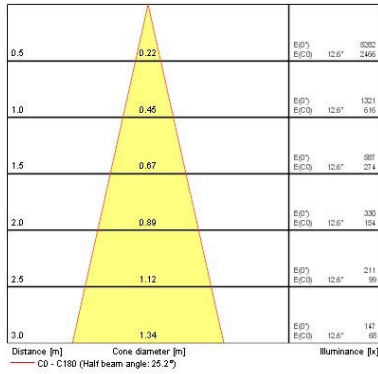

Beacon 50W Mains Voltage - Hi-Spot ES50

BEACON ES50 3/C BLACK 240V
2041884

E-number SE	7416262
E-number Norway	3223670
Warranty	5 years

Optical data

LOR (%)	87
Light colour	N/A
Adjustable chromaticity	N
Beam Angle (°)	25
Distribution type	Adjustable

Electrical data

Light source included	Fixture without Lightsource
Mains voltage (V)	230V
Electrical protection	Class I
Transformer required	No

Physical data

Housing colour	Black
IP rating	IP20
Nominal Product Width (mm)	85
Nominal Product Height (mm)	114
Nominal Product Diameter (mm)	58
Max. Lamp Diameter (mm) - D	58
Weight (kg)	0.31

Packaging

Single packaging type	Carton
Product EAN number	5025768418848
Packaging single length / height (cm)	17.5
Packaging single width (cm)	15.0
Packaging single depth (cm)	17.5
Units per outer package	1
Packaging outer length / height (cm)	17.5
Packaging outer width (cm)	15.0
Packaging outer depth (cm)	17.5

PHOTOMETRY

Beacon 50W Mains Voltage - Hi-Spot ES50 BEACON ES50 3/C BLACK 240V 2041884

TECHNICAL DRAWINGS