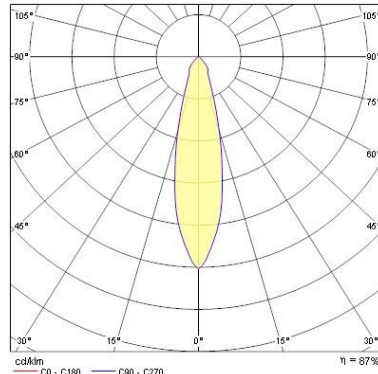

Beacon 50W Mains Voltage - Hi-Spot ES50

BEACON ES50 3/C BLACK 240V
2041884

E-number SE	7416262
E-number Norway	3223670
Warranty	5 years

Optical data

LOR (%)	87
Light colour	N/A
Adjustable chromaticity	N
Beam Angle (°)	25
Distribution type	Adjustable

Electrical data

Light source included	Fixture without Lightsource
Mains voltage (V)	230V
Electrical protection	Class I
Transformer required	No

Physical data

Housing colour	Black
IP rating	IP20
Nominal Product Width (mm)	85
Nominal Product Height (mm)	114
Nominal Product Diameter (mm)	58
Max. Lamp Diameter (mm) - D	58
Weight (kg)	0.31

Packaging

Single packaging type	Carton
Product EAN number	5025768418848
Packaging single length / height (cm)	17.5
Packaging single width (cm)	15.0
Packaging single depth (cm)	17.5
Units per outer package	1
Packaging outer length / height (cm)	17.5
Packaging outer width (cm)	15.0
Packaging outer depth (cm)	17.5

PHOTOMETRY

Beacon 50W Mains Voltage - Hi-Spot ES50 BEACON ES50 3/C BLACK 240V 2041884

TECHNICAL DRAWINGS