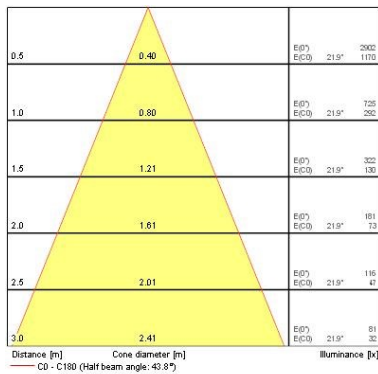

Beacon 50W Mains Voltage - Hi-Spot ES50

BEACON ES50 3/C BLACK 240V
2041884

E-number SE	7416262
E-number Norway	3223670
Warranty	5 years

Optical data

LOR (%)	87
Light colour	N/A
Adjustable chromaticity	N
Beam Angle (°)	25
Distribution type	Adjustable

Electrical data

Light source included	Fixture without Lightsource
Mains voltage (V)	230V
Electrical protection	Class I
Transformer required	No

Physical data

Housing colour	Black
IP rating	IP20
Nominal Product Width (mm)	85
Nominal Product Height (mm)	114
Nominal Product Diameter (mm)	58
Max. Lamp Diameter (mm) - D	58
Weight (kg)	0.31

Packaging

Single packaging type	Carton
Product EAN number	5025768418848
Packaging single length / height (cm)	17.5
Packaging single width (cm)	15.0
Packaging single depth (cm)	17.5
Units per outer package	1
Packaging outer length / height (cm)	17.5
Packaging outer width (cm)	15.0
Packaging outer depth (cm)	17.5

PHOTOMETRY

Beacon 50W Mains Voltage - Hi-Spot ES50 BEACON ES50 3/C BLACK 240V 2041884

TECHNICAL DRAWINGS