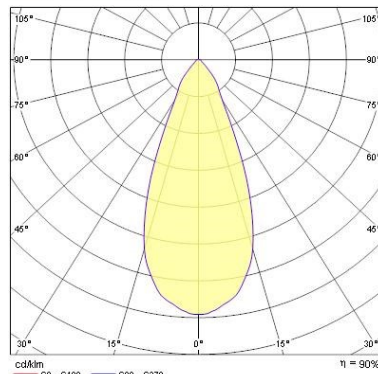

Beacon 50W Mains Voltage - Hi-Spot ES50

BEACON ES50 3/C BLACK 240V
2041884

E-number SE	7416262
E-number Norway	3223670
Warranty	5 years

Optical data

LOR (%)	87
Light colour	N/A
Adjustable chromaticity	N
Beam Angle (°)	25
Distribution type	Adjustable

Electrical data

Light source included	Fixture without Lightsource
Mains voltage (V)	230V
Electrical protection	Class I
Transformer required	No

Physical data

Housing colour	Black
IP rating	IP20
Nominal Product Width (mm)	85
Nominal Product Height (mm)	114
Nominal Product Diameter (mm)	58
Max. Lamp Diameter (mm) - D	58
Weight (kg)	0.31

Packaging

Single packaging type	Carton
Product EAN number	5025768418848
Packaging single length / height (cm)	17.5
Packaging single width (cm)	15.0
Packaging single depth (cm)	17.5
Units per outer package	1
Packaging outer length / height (cm)	17.5
Packaging outer width (cm)	15.0
Packaging outer depth (cm)	17.5

PHOTOMETRY

Beacon 50W Mains Voltage - Hi-Spot ES50 BEACON ES50 3/C BLACK 240V 2041884

TECHNICAL DRAWINGS