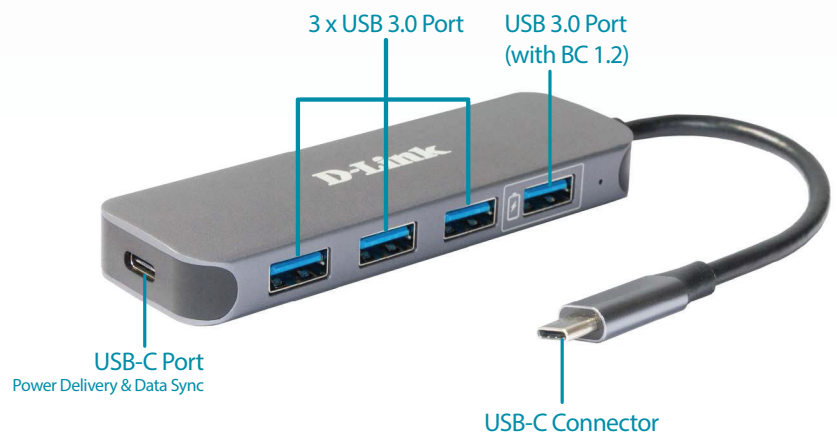

Product Highlights

Easy Expansion

Easily add 4 x USB 3.0 ports to any Windows and macOS computers, Chromebooks and iPad Pro with a spare USB-C port. Simply plug in, no need to install additional software

DUB-2340

USB-C to 4-Port USB 3.0 Hub with Power Delivery

Features

Versatile and Convenient

- Four USB 3.0 SuperSpeed 5 Gbps ports
- One USB 3.0 port supports Quick Charge BC 1.2
- One USB 3.0 Type-C port with data sync and power delivery of up to 60 W (20 V @ 3 A)⁴
- Simply plug-and-play, no software required
- Compact design
- Compatible with Windows and macOS computers, Chromebooks and iPad Pro

The DUB-2340 USB-C to 4-Port USB 3.0 Hub with Power Delivery instantly adds four USB 3.0 ports, including one with support for Quick Charge BC 1.2 and a USB-C port with charging ability to your Windows and macOS computers, Chromebooks and iPad Pro. Just plug the DUB-2340 into an available USB-C port, and you're ready to connect up to four USB devices and charge your device faster, as well as sync and charge one USB-C device, meaning that you don't have to give up that USB-C port this hub is connected to.

Hardware Overview

DUB-2340 USB-C to 4-Port USB 3.0 Hub with Power Delivery

Technical Specifications

Connectivity

Interfaces	<ul style="list-style-type: none">• One USB Type-C connector• Three USB 3.0 Type-A ports• One USB 3.0 Type-A port with Fast Charge mode support• One USB Type-C/PD 3.0 port
LEDs	<ul style="list-style-type: none">• Power (per device)• Solid green - power is on