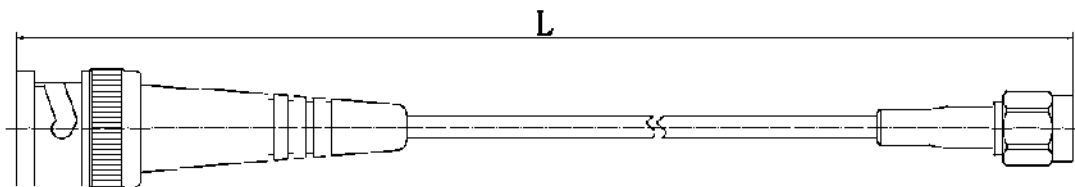

# BU-4150028-@

(Cable Assembly Coaxial BNC to SMA Male to Male RG-316)

Mueller Electric Company  
2850 Gilchrist Rd. Bld 5A  
Akron, OH 44305

[www.muellerelectric.com](http://www.muellerelectric.com)

Toll Free: 800.955.2629  
Phone: 330.780.2525  
Fax: 330.780.2524

## Electrical Ratings

Electrical ratings of a cable assembly are determined by the limiting connector type and cable size.

Connector	Cable	Connector Impedance (Ohms)	Frequency (GHz)	VSWR	Working Voltage (At Sea Level)
BNC/SMA	RG-316	50	0-3	1.4 MAX	335V

## Product Attributes

Gender	Male to Male
Style	BNC to SMA
1st Connector	BNC Male Plug
2nd Connector	Gold Plated SMA Male Plug
Features	Shielded
Operating Temperature	-65°C (-85°F) to 150°C (302°F)
BU-4150028006	6" (152.40 mm)
BU-4150028012	12" (304.8 mm)
BU-4150028024	24" (609.6 mm)
BU-4150028036	36" (914.4 mm)
BU-4150028048	48" (1219.2 mm)
RoHS 3 Compliant	