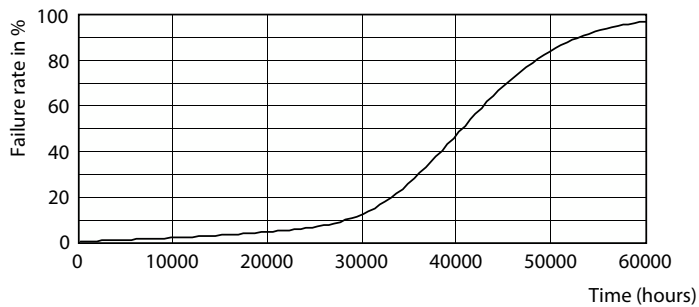

MASTER LEDspot ExpertColor AR111

Photometrische Daten

Accent Lighting Spots

Lebensdauer

Life Expectancy Diagram

Lumen Maintenance Diagram