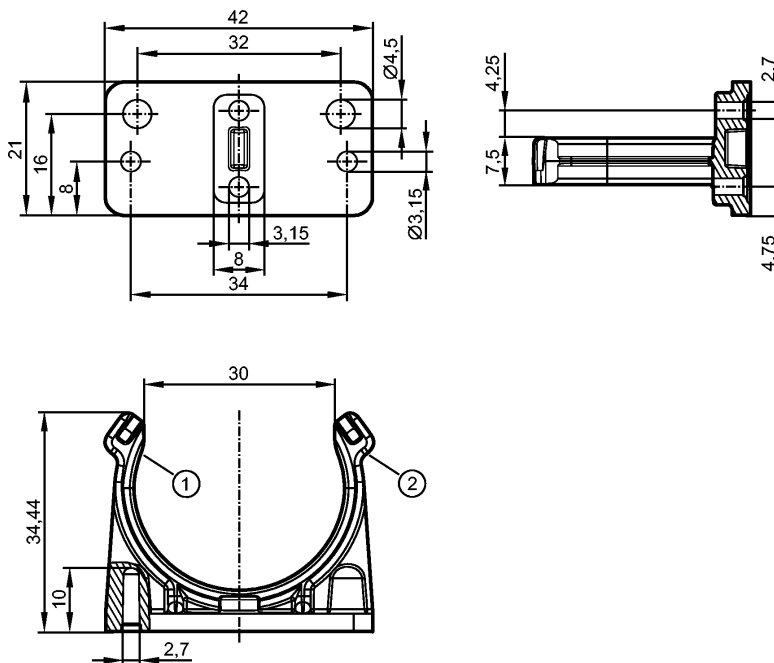

**E30422**

TAG CLIP

Accessories

- 1: Spring (slot on sensor)
- 2: Locator for cable tie

**Product characteristics**

label tag

for fluid sensors

**Mechanical data**

Housing materials PA

Weight [kg] 0.009

**Accessories**

Accessories (included) 2 cross-head screws 3 mm

**Remarks**

Remarks can be secured with cable tie

Pack quantity [piece] 1