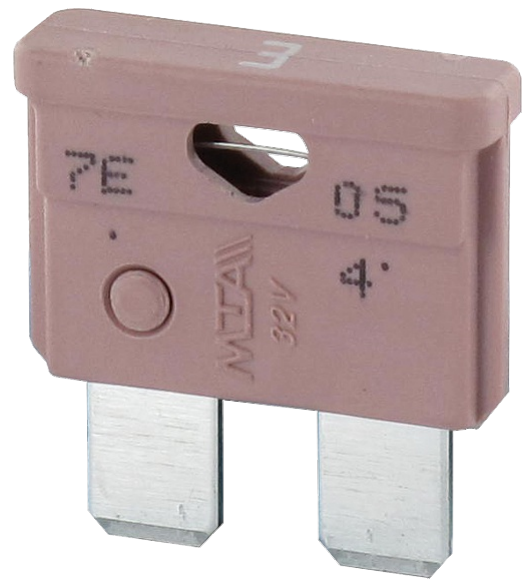

## FKS AUTOMOTIVE TYPE FUSE

MNFS-20, 20 A 32 V yellow, small

Automotive fuses FKS  
20 A (yellow)

### [Link to Product](#)

#### Illustration

Product may differ from Image