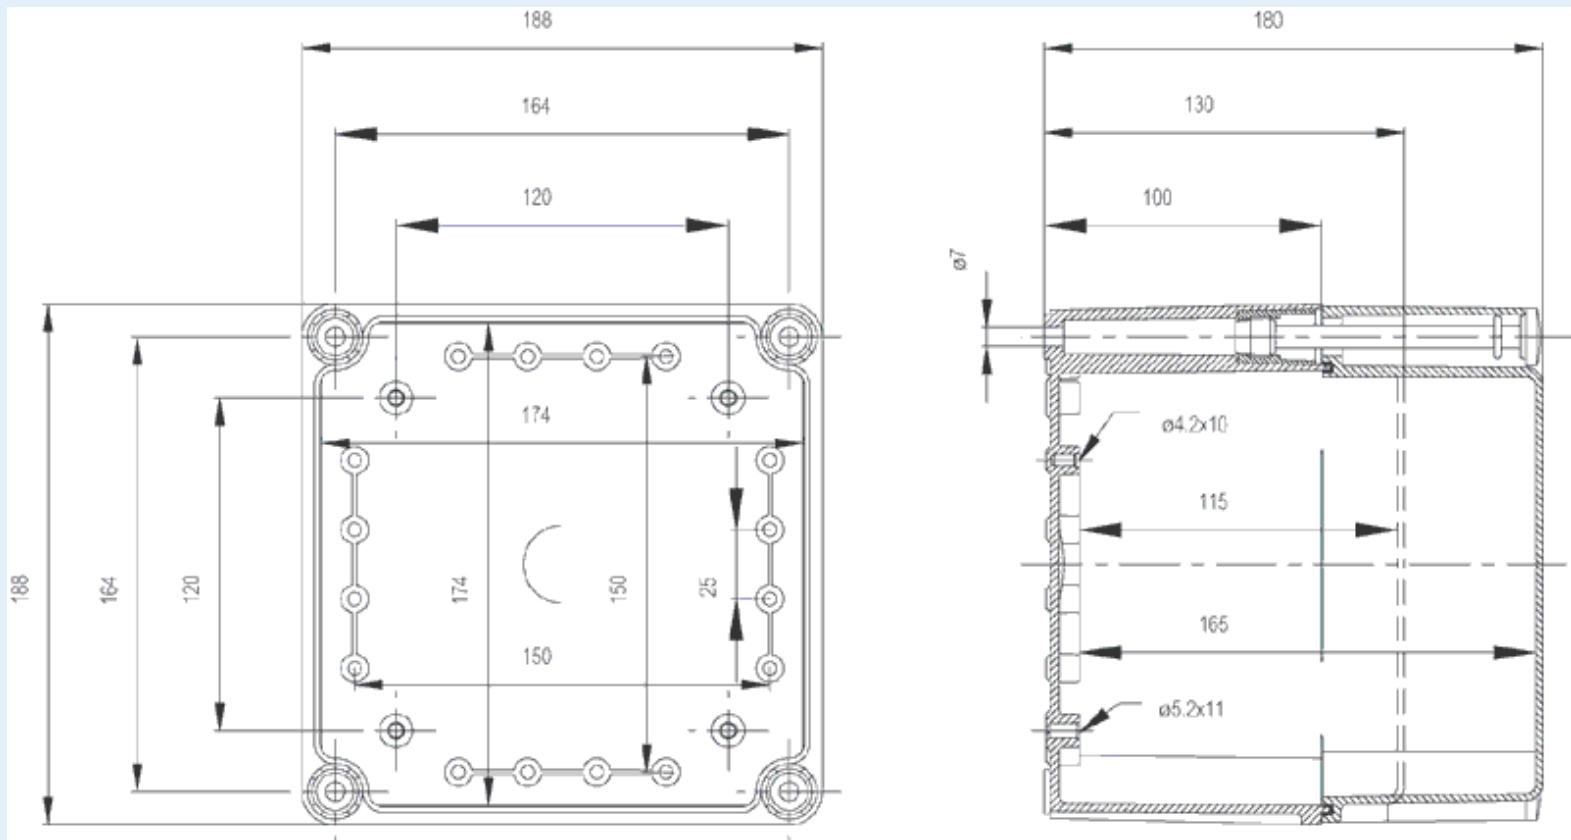

# ABS 1919 13 G

Sample image

**Order symbol:** ABS 1919 13 G

**Product nbr:** 5880359

**Description:** Enclosure. ABS

**Remarks:** Opaque cover

**EAN:** 6418074039002

**El. number:**

- Finland: 3423751
- Denmark:
- Sweden: 2539705

**Including:** Base with screws for mounting plate. cover with PUR gasket and polyamide cover screws.

Dimensions:	Height	Width	Depth
mm:	190	190	130
inch:	7.48	7.48	5.12

#### Accessories:

- EKHVT Back Panel. for enclosures:  
(148 x 148 x 1)
- EKV 12 DIN-35 Mounting rail. for enclosures:  
(160 x 35 x 1)

**Materials:**

Material:	ABS
Base colour:	RAL 7035 -light grey
Cover colour:	RAL 7035 -light grey
Gasket material:	Polyurethane