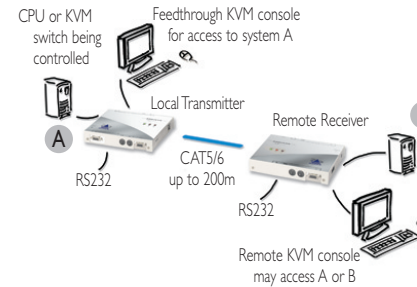

Options

ALTX/ALRX-UK/EURO/USA

ADDERLINK Silver

AdderLink Silver extenders have additional local KVM control and a remote KVM switch functionality for added flexibility in the control of connected computers.

- Integrated KVM switch allows a computer to be connected at the remote location
- High SVGA video quality
- Compatible with all major operating systems including DOS, OS/2, UNIX, Windows, NetWare and Linux
- Transparent RS232 connection ensures maximum device support
- Feed through KVM console connection at local (transmitter) unit provides local control capability