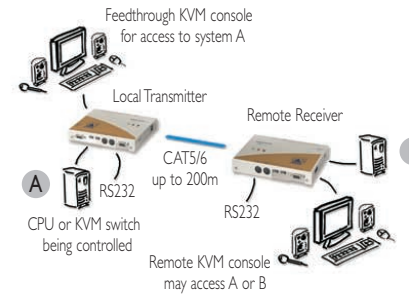

- Integrated KVM switch allows a computer to be connected at the remote location
- High SVGA video quality
- Compatible with all major operating systems including DOS, OS/2, UNIX, Windows, NetWare and Linux
- Transparent RS232 connection ensures maximum device support
- Feed through KVM console connection at local (transmitter) unit provides local control capability

Options

ALSTX/ALSRX-UK/EURO/USA

ADDERLINK Gold

AdderLink Gold extenders are fitted with microphone and stereo audio support and are also supplied as standard with local KVM control and remote KVM switch functionality.

- High video quality at resolutions of up to 1600 x 1280
- Supports microphone and stereo audio connections
- Integrated KVM switch at receiver and feed through port at transmitter provide flexible control
- Compatible with desktop and laptop PCs, RS/6000 and SGI computers (plus Sun and Mac with Adder's CCUSB and CCSUN cables)
- Compatible with all major operating systems including DOS, OS/2, UNIX, Windows, NetWare and Linux