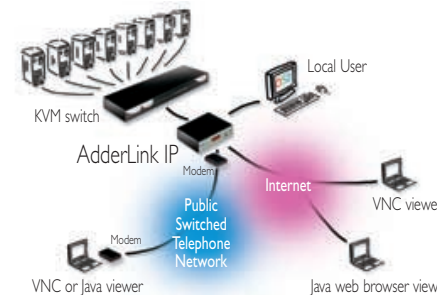

- High video quality at resolutions of up to 1600 x 1280
- Supports microphone and stereo audio connections
- Integrated KVM switch at receiver and feed through port at transmitter provide flexible control
- Compatible with desktop and laptop PCs, RS/6000 and SGI computers (plus Sun and Mac with Adder's CCUSB and CCSUN cables)
- Compatible with all major operating systems including DOS, OS/2, UNIX, Windows, NetWare and Linux

Options

ALGTX/ALGRX-UK/EURO/USA

ADDERLINK IP

The **AdderLink IP** allows you to manage your computers from anywhere in the world. The AdderLink only requires a KVM (keyboard, video, mouse) connection to your computers and doesn't need any software to be loaded on to your servers.

- Easy on screen display driven set up and configuration
- Enterprise grade security with 16 user profiles and access data logging
- Supports exclusive access mode or up to four simultaneous connections
- Modem port and 10/100 Mb Ethernet port for dial-up and/or IP network access
- Power control functions supported via dedicated serial port