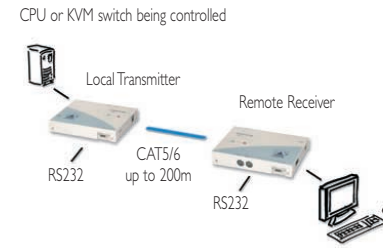

ADDERLINK Series

The AdderLink Series - KVM extension over 200m (650 ft) of UTP cable or IP network

The AdderLink extender range offers the convenient and remote control of a PC or KVM switch over a single network style UTP cable.

AdderLink, AdderLink Silver and AdderLink Gold units are ideal for use in server control environments and broadcast or multimedia applications where the CPU can be located safely in a secure, quiet and dirt free location. Rack mount kits are available for both local and remote units.

The AdderLink IP enables you to manage your computers from anywhere in the world, and integrates with your existing KVM infrastructure to provide a cost effective global network management tool.

ADDERLINK Extender

The **AdderLink** is an easy to install extender offering exceptional value for money. Featuring serial RS232 as standard, the AdderLink is ideal for 'touch screen' applications.

- High SVGA video quality
- Compatible with all major operating systems including DOS, OS/2, UNIX, Windows, NetWare and Linux
- Supports PC style (PS/2) keyboards and mice and many extra key, button and wheel features as well as older style AT keyboards and RS232 mice
- Transparent RS232 connection ensures maximum device support
- LEDs show the status of connected devices