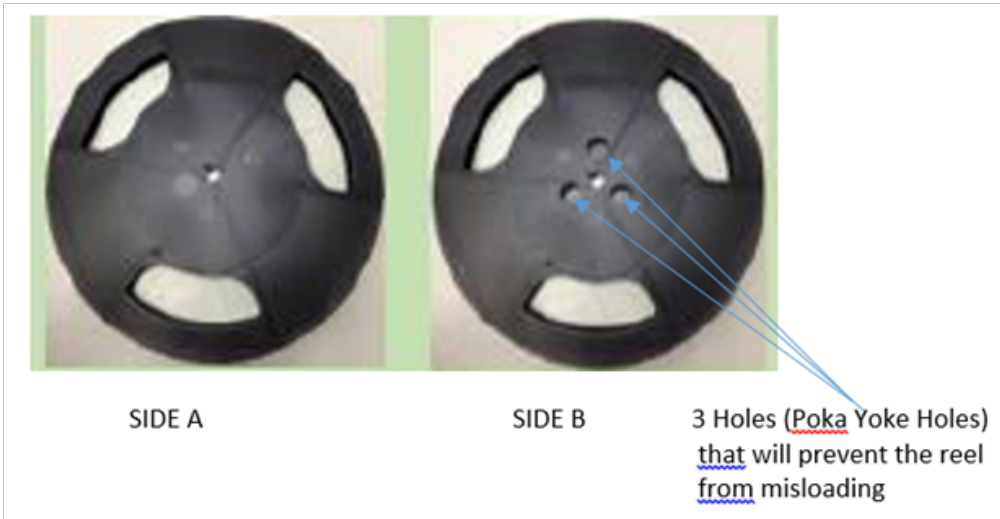

Please contact your local Customer Quality Engineer if you have any questions regarding this notification.

Implementation of change:

Description of Change (From) :

Current Lock reel supplied by GPI Malaysia has no poka yoke hole and is prone to mis-insertion and mis-reeling during Tape and Reel process.

Description of Change (To) :

New Lock reel from UPAK Philippines has 3 poka yoke holes that will prevent mis-insertion and mis-reeling during Tape and Reel process.

Reason for Change:

To prevent mis-reeling of devices during tape and reel operation and shorten the delivery lead time by 4-5 weeks, by ordering the parts from UPAK Philippines.