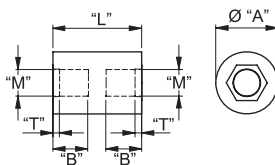

Metric Low Voltage Insulators

TNM

Natural UL94 HB Nylon 6/6, RMS-133

Inserts: Brass, RMS-231

- Voltage breakdown > 11,000 volts/mm

Female/Female

Female/Male

Male/Male