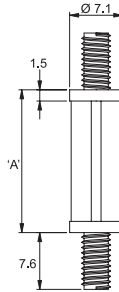

THREADED AND NON-THREADED SPACERS

Circuit Board Stacking Spacer

CBS-TMM

UL94 V-2 Nylon 6/6, RMS-01 Natural

SEE TABLE FOR THREAD DETAIL AT BOTH ENDS

Part Number		"A" Standoff Height	Std Pack Qty
#6-32 Thread	M4 Thread		
CBS-TMM-4-01	CBS-TMM-M4-4-01	6.4	1000
CBS-TMM-6-01	CBS-TMM-M4-6-01	9.5	1000
CBS-TMM-8-01	CBS-TMM-M4-8-01	12.7	1000
CBS-TMM-10-01	CBSTMM-M4-10-01	15.9	1000
CBS-TMM-12-01	CBSTMM-M4-12-01	19.1	1000
-	CBSTMM-M4-14-01	22.2	1000
CBS-TMM-16-01	CBSTMM-M4-16-01	25.4	1000
CBS-TMM-20-01	-	31.7	1000
CBS-TMM-22-01	-	34.9	1000

Metric Low Voltage Insulators

TNM

Natural UL94 HB Nylon 6/6, RMS-133

Inserts: Brass, RMS-231

- Voltage breakdown > 11,000 volts/mm

Female/Female

Female/Male

Male/Male