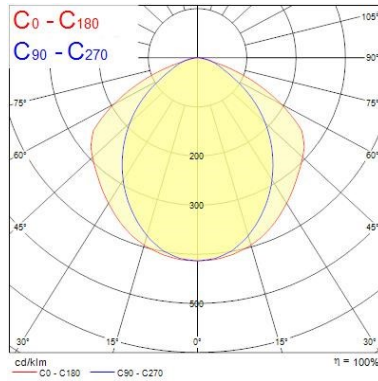

Optical data

Fixture luminous flux (lm)	2102
Luminaire efficacy (lm/W)	117
Colour temperature (K)	4000
Light colour	Neutral White
CRI (Ra)	80
Photobiological Risk Group	RG0

Electrical data

Light source included	0029285
Total power consumption (W)	18
Mains voltage (V)	220-240V
Lamp power factor	0.9
Electrical protection	Class I
Control gear required	No
Control gear type	Not required
No. Of switching cycles before premature failures	>200000
Dimmable	No
Dimming method	N/A
Glow Wire Test (°C)	850
Energy Efficiency Class (A->G) of contained light source	C
Nominal Frequency (Hz)	50/60Hz

Physical data

Housing colour	White
IP rating	IP20
IK rating	IK02
Nominal Product Length (mm)	1250
Nominal Product Width (mm)	202
Nominal Product Height (mm)	85
Weight (kg)	4.0

Packaging

Single packaging type	Carton
Product EAN number	5410288516844
Packaging single length / height (cm)	126.0
Packaging single width (cm)	9.0
Packaging single depth (cm)	21.0
DUN14 (outer)	05410288516844
Units per outer package	1
Packaging outer length / height (cm)	126.0
Packaging outer width (cm)	9.0

Sylmaster LED

SYLMASTER T8 LED 1200 1L 2100lm 4K
0051684

Packaging outer depth (cm)

21.0

PHOTOMETRY

Distance [m]	Cone diameter [m]	E(0°) E(C90) E(C0)	3476 889 222
0.5	0.96 1.72	43.7° 59.8°	889 165 55
1.0	1.91 3.44	43.7° 59.8°	386 73 25
1.5	2.87 5.15	43.7° 59.8°	217 41 14
2.0	3.82 6.87	43.7° 59.8°	139 26 9
2.5	4.78 8.59	43.7° 59.8°	97 18 6
3.0	5.73 10.31	43.7° 59.8°	66 12 4

Distance [m] Cone diameter [m] Illuminance [lx]

— C0 - C180 (Half beam angle: 119.6°)
— C90 - C270 (Half beam angle: 87.4°)

TECHNICAL DRAWINGS

Version	L	W	F	H
1x36W	1250	202	1000	85
1x58W	1550	202	1000	85
2x36W	1250	202	1000	85
2x58W	1550	202	1000	85