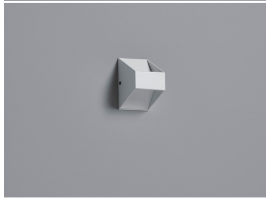

Lumina

Lumina Sync LED 2700K

3039981

Product features

- Ambient decorative Sync LED rectangular vertical wall light with direct / indirect lighting to provide a soft lighting effect, 2700K amber white colour temperature, white aluminium body and integrated LED (non-dimmable) driver, 272 lumens, 6W, 45lm/W, 2700K, IP20, RAL 9003