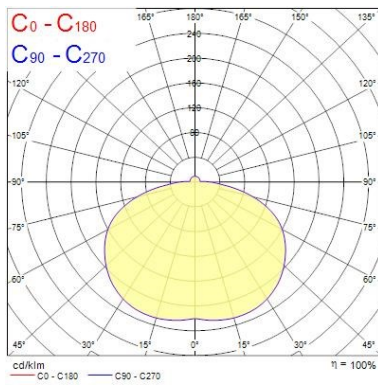

Optical data

Fixture luminous flux (lm)	272
Luminaire efficacy (lm/W)	45
LOR (%)	100
Colour temperature (K)	2700
Light colour	Amber White
CRI (Ra)	85
Adjustable chromaticity	N

Electrical data

Total power consumption (W)	6
Mains voltage (V)	100-240V
Electrical protection	Class II
Control gear type	LED driver constant current
Transformer required	No
Dimming method	N/A
Drive current (mA)	500
Energy Efficiency Class (A->G) of contained light source	F

Lifetime data

Lifespan L70 B50	50000
Lifespan L80 B20	35000
Lifespan L90 B10	25000

Physical data

Housing colour	White
IP rating	IP20
IK rating	IK02
Nominal Product Length (mm)	80
Nominal Product Width (mm)	122
Nominal Product Height (mm)	80
Weight (kg)	0.288

3039981

DUN14 (outer)	18711971399817
Units per outer package	20
Packaging outer length / height (cm)	44.9
Packaging outer width (cm)	27.4
Packaging outer depth (cm)	20.5

PHOTOMETRY

Distance [m]	Cone diameter [m]	E ₀ ' [lx]	E ₁₀ ' [lx]	E ₅₀ ' [lx]
0.5	3.15	240	72.4'	3
1.0	6.30	60	72.4'	1
1.5	9.46	27	72.4'	0
2.0	12.61	15	72.4'	0
2.5	15.76	10	72.4'	0
3.0	18.91	7	72.4'	0

Distance [m] Cone diameter [m] Illuminance [lx]
 C0 - C180 (Half beam angle: 144.8°)

TECHNICAL DRAWINGS