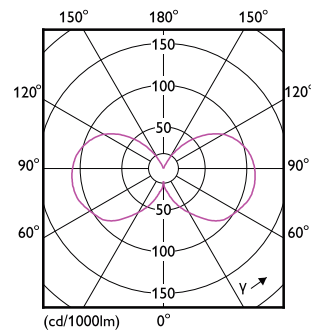

Product data

General Information	
Lighting Technology	LED
Flux measurement reference	Sphere
Switching Cycle	8,000
Nominal lifetime	15,000 hour(s)
Cap-Base	G9 [G9]
Light Technical	
Color Code	827 [CCT of 2700K]
Luminous Flux	400 lumen
Color Designation	Warm White (WW)
Correlated Color Temperature (Nom)	2700 K
Luminous Efficacy (rated) (Nom)	125.00 lm/W
Color Consistency	<6
Color rendering index (CRI)	80
LLMF At End Of Nominal Lifetime (Nom)	70 %
Flickering value (PstLM)	1
Stroboscopic effect value (SVM)	0.4

Dimensional drawing

Product	D	C
CorePro LEDcapsule 3.2-40W ND G9 827	16.5 mm	54 mm

Photometric data

General uniform lighting - CorePro LEDcapsule 3.2-40W ND G9 827

Light Distribution Diagram - CorePro LEDcapsule 3.2-40W ND G9 827