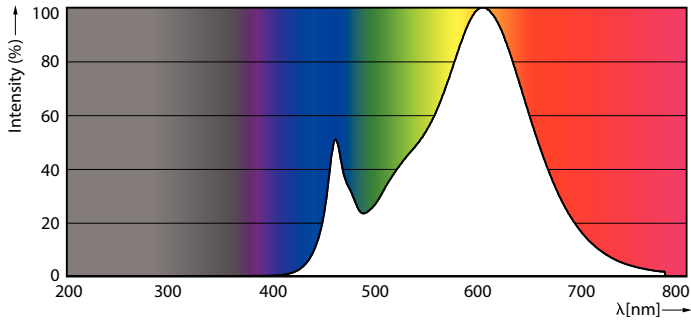

CorePro LEDcapsule MV

Photometric data

Spectral Power Distribution Colour - CorePro LEDcapsule 3.2-40W ND G9 827