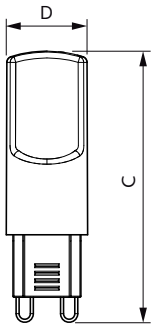

Dimensional drawing

Product	D	C
CorePro LEDcapsule 3.2-40W ND G9 827	16.5 mm	54 mm

Photometric data

General uniform lighting - CorePro LEDcapsule 3.2-40W ND G9 827

Light Distribution Diagram - CorePro LEDcapsule 3.2-40W ND G9 827