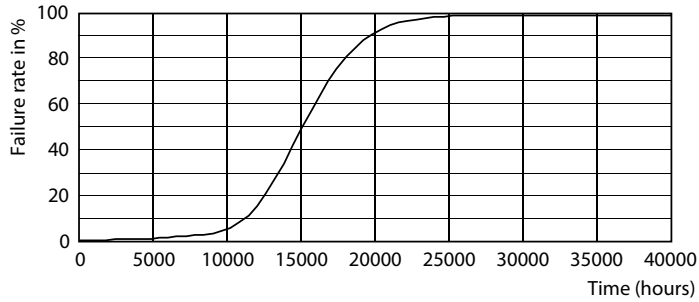

Lifetime

Life Expectancy Diagram - CorePro LEDcapsule 3.2-40W ND G9 827