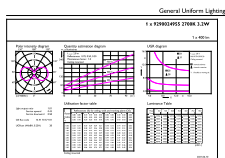

Dimensional drawing

Product	D	C
CorePro LEDcapsule 3.2-40W ND G9 827	16.5 mm	54 mm

Photometric data

General uniform lighting - CorePro LEDcapsule 3.2-40W ND G9 827

Light Distribution Diagram - CorePro LEDcapsule 3.2-40W ND G9 827