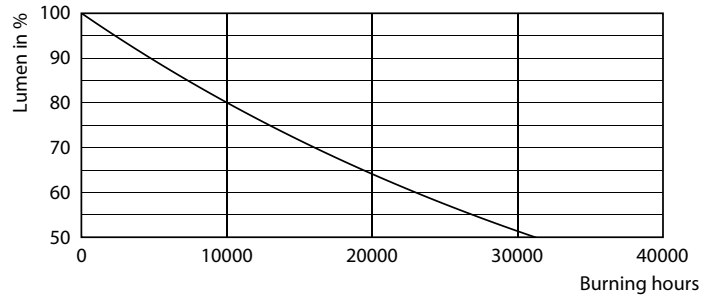

Product data

General Information	
Lighting Technology	LED
Flux measurement reference	Sphere
Switching Cycle	8,000
Nominal lifetime	15,000 hour(s)
Cap-Base	G9 [G9]
Light Technical	
Color Code	827 [CCT of 2700K]
Luminous Flux	400 lumen
Color Designation	Warm White (WW)
Correlated Color Temperature (Nom)	2700 K
Luminous Efficacy (rated) (Nom)	125.00 lm/W
Color Consistency	<6
Color rendering index (CRI)	80
LLMF At End Of Nominal Lifetime (Nom)	70 %
Flickering value (PstLM)	1
Stroboscopic effect value (SVM)	0.4

CorePro LEDcapsule MV

Photometric data

Spectral Power Distribution Colour - CorePro LEDcapsule 3.2-40W ND G9 827

Lifetime

Life Expectancy Diagram - CorePro LEDcapsule 3.2-40W ND G9 827

Lumen Maintenance Diagram - CorePro LEDcapsule 3.2-40W ND G9 827