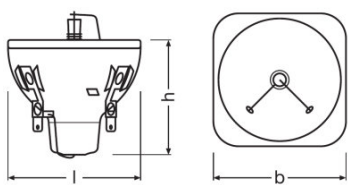

Dimensions & weight

Diameter	46.0 mm
Length	max. 44 mm
Arc length	1.0 mm

Lifespan

Lifespan	6000 h
----------	--------

Capabilities

Burning position	Any
------------------	-----

Product datasheet

Safety advice