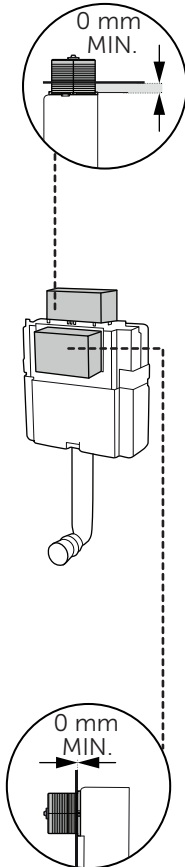

(dimensions in millimeters)

WC FRAME/CISTERN 150

WC FRAME / CISTERN 80

WC FRAME / CISTERN 120

1

FRONT

TOP

2

x2 x2

Two small circular components are shown: one is a thin disc, and the other is a thicker disc with a textured surface.

3

4

FRONT

TOP

4.1

5