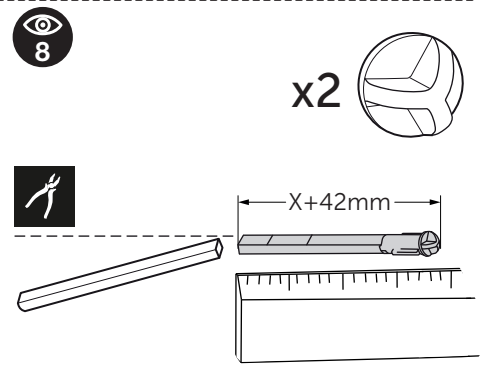

(dimensions in millimeters)

WC FRAME/CISTERN 150

WC FRAME / CISTERN 80

WC FRAME / CISTERN 120

1

FRONT

TOP

2

x2 x2

Two small circular components are shown: one is a thin disc, and the other is a thicker disc with a textured surface.

3

4

FRONT

TOP

4.1

5