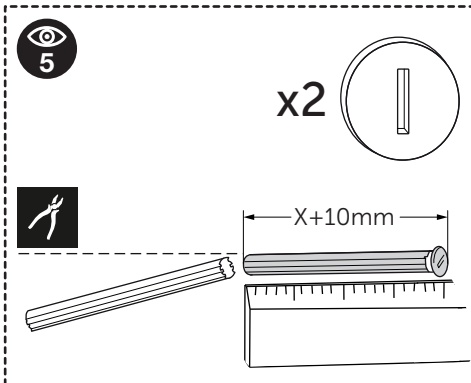

(dimensions in millimeters)

WC FRAME/CISTERN 150

WC FRAME / CISTERN 80

WC FRAME / CISTERN 120

1

FRONT

TOP

2

x2 x2

Two small circular components are shown: one is a thin disc, and the other is a thicker disc with a textured surface.

3

4

FRONT

TOP

4.1

5