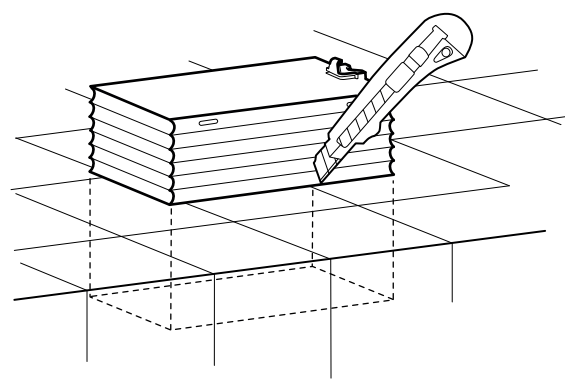

(dimensions in millimeters)

WC FRAME/CISTERN 150

WC FRAME / CISTERN 80

WC FRAME / CISTERN 120

1

FRONT

TOP

2

x2 x2

Two small circular components are shown: one is a thin disc, and the other is a thicker disc with a textured surface.

3

4

FRONT

TOP

4.1

5