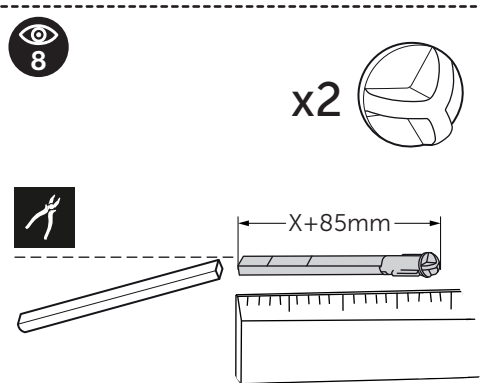

(dimensions in millimeters)

WC FRAME/CISTERN 150

WC FRAME / CISTERN 80

WC FRAME / CISTERN 120

1

FRONT

TOP

2

x2 x2

Two small circular components are shown: one is a thin disc, and the other is a thicker disc with a textured surface.

3

4

FRONT

TOP

4.1

5