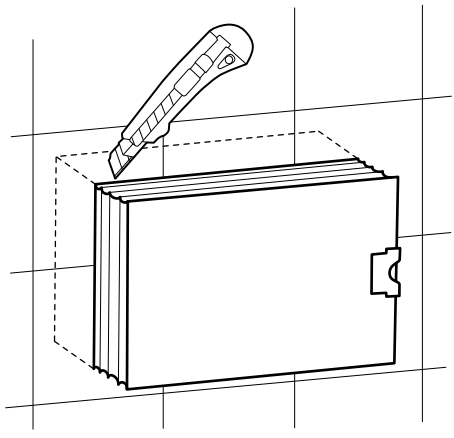

(dimensions in millimeters)

WC FRAME/CISTERN 150

WC FRAME / CISTERN 80

WC FRAME / CISTERN 120

1

FRONT

TOP

2

x2 x2

Two small circular components are shown: one is a thin disc, and the other is a thicker disc with a textured surface.

3

4

FRONT

TOP

4.1

5