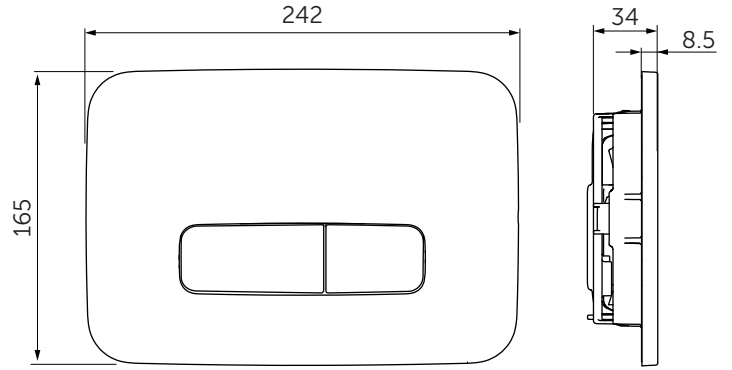

(dimensions in millimeters)

WC FRAME/CISTERN 150

WC FRAME / CISTERN 80

WC FRAME / CISTERN 120

1

FRONT

TOP

2

x2 x2

Two small circular components are shown: one is a thin disc, and the other is a thicker disc with a textured surface.

3

4

FRONT

TOP

4.1

5