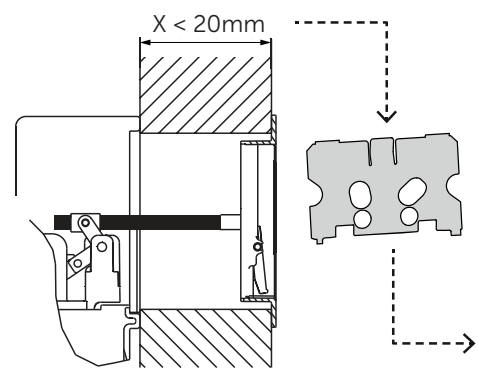

(dimensions in millimeters)

WC FRAME/CISTERN 150

WC FRAME / CISTERN 80

WC FRAME / CISTERN 120

1

FRONT

TOP

2

x2 x2

Two small circular components are shown: one is a thin disc, and the other is a thicker disc with a textured surface.

3

4

FRONT

TOP

4.1

5