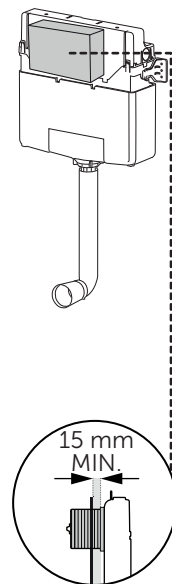

(dimensions in millimeters)

WC FRAME/CISTERN 150

WC FRAME / CISTERN 80

WC FRAME / CISTERN 120

1

FRONT

TOP

2

x2 x2

Two small circular components are shown: one is a thin disc, and the other is a thicker disc with a textured surface.

3

4

FRONT

TOP

4.1

5