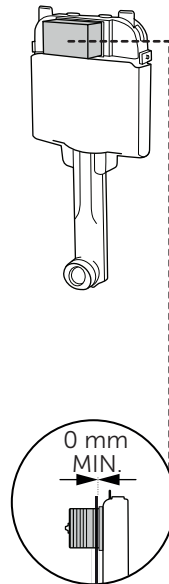

(dimensions in millimeters)

WC FRAME/CISTERN 150

WC FRAME / CISTERN 80

WC FRAME / CISTERN 120

1

FRONT

TOP

2

x2 x2

Two small circular components are shown: one is a thin disc, and the other is a thicker disc with a textured surface.

3

4

FRONT

TOP

4.1

5