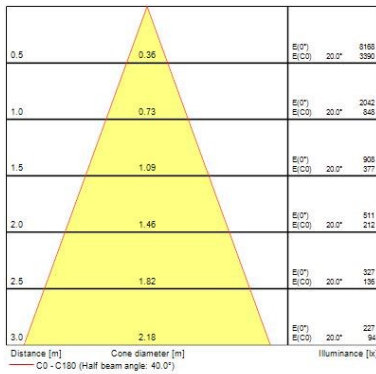

Myriad Square IP65 Silver Reflector - White Bezel

MYRIAD SQUARE IP65 FLOOD 4K PHDIM SILREF WBEZ
2056388

Product EAN number	5025768563883
Packaging single length / height (cm)	17.5
Packaging single width (cm)	15.0
Packaging single depth (cm)	17.5
DUN14 (outer)	05025768563883
Units per outer package	1
Packaging outer length / height (cm)	17.5
Packaging outer width (cm)	15.0
Packaging outer depth (cm)	17.5

PHOTOMETRY