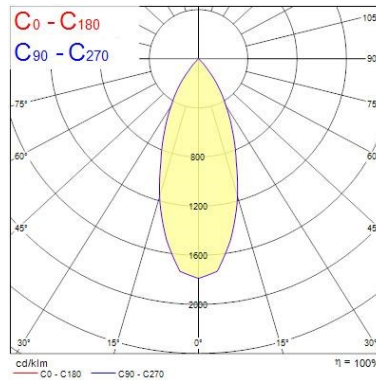

### Optical data

Fixture luminous flux (lm)	1142
Luminaire efficacy (lm/W)	114
LOR (%)	100
Colour temperature (K)	4000
Light colour	Neutral White
CRI (Ra)	90
Colour Variation Initial (SDCM)	SDCM3
Adjustable chromaticity	N
Beam Angle (°)	48
Photobiological Risk Group	RG1

### Physical data

Housing colour	Aluminium
IP rating	IP65/20
IK rating	IK02
Nominal Product Width (mm)	72
Nominal Product Height (mm)	64
Cutout Dimensions (W x L in mm or Diameter in mm)	72
Weight (kg)	0.39
Recessed Depth (mm)	64

### PHOTOMETRY