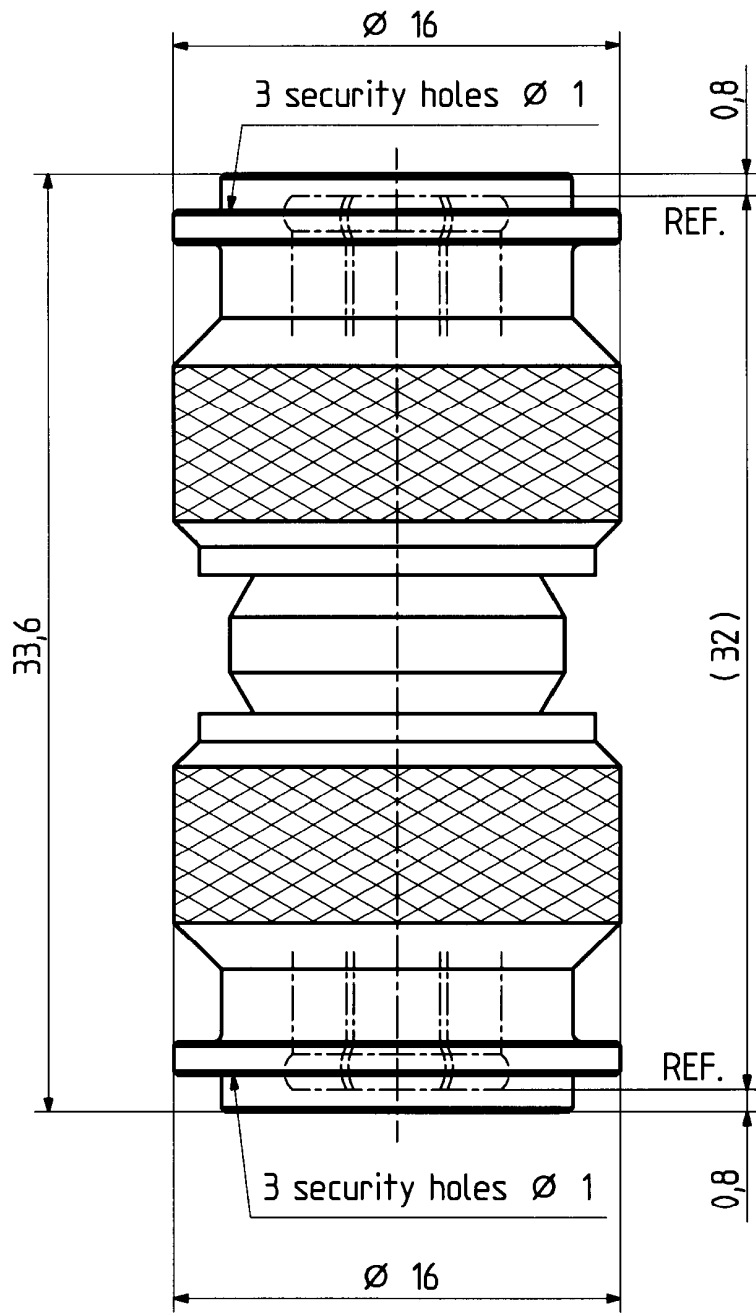

	date	sign
drawn	31.07.00	4726/KRI
checked	31.7.00	4/186 / [signature]
approved	31.7.00	4/186 / [signature]

H+S 701 448.05

scale

4:1

HUBER + SUHNER RFX

dimensions in mm

drawing number

4.13.33372