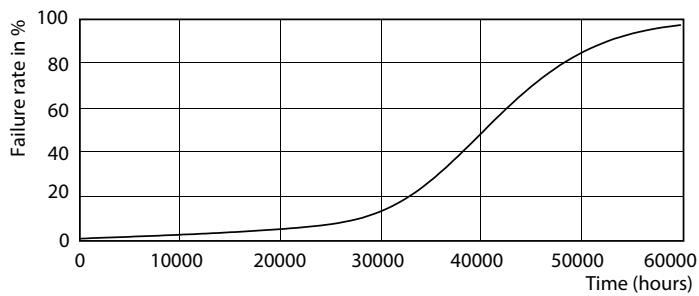

Lebensdauer

40K LED