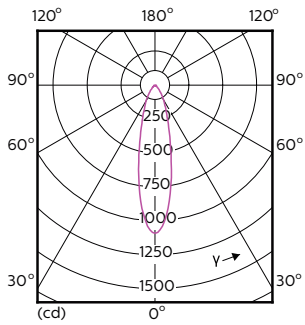

MASTER LEDspot ExpertColor MV 50W GU10 927 25D

MASTER LEDspot ExpertColor MV 50W GU10 927 25D