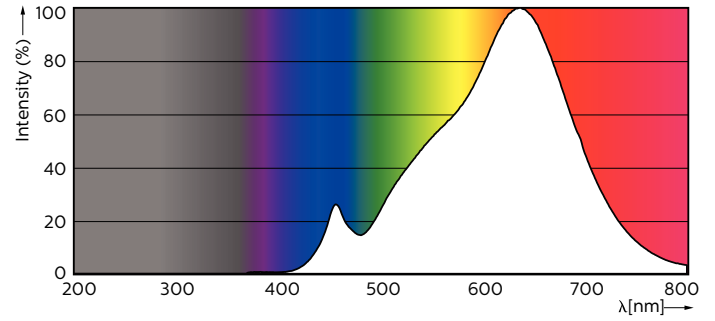

MASTER LEDspot ExpertColor MV 50W GU10 927 25D

MASTER LEDspot GU10 ExpertColor

Photometrische Daten