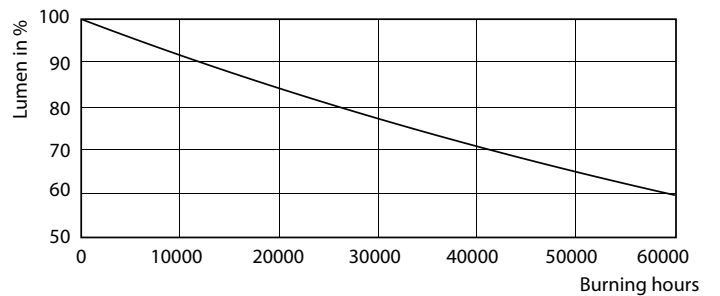

MASTER LEDspot GU10 ExpertColor

Photometrische Daten

Lebensdauer

40K LED

40K LMP