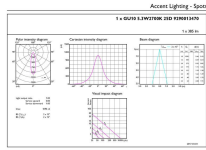

MASTER LEDspot GU10 ExpertColor

Photometrische Daten