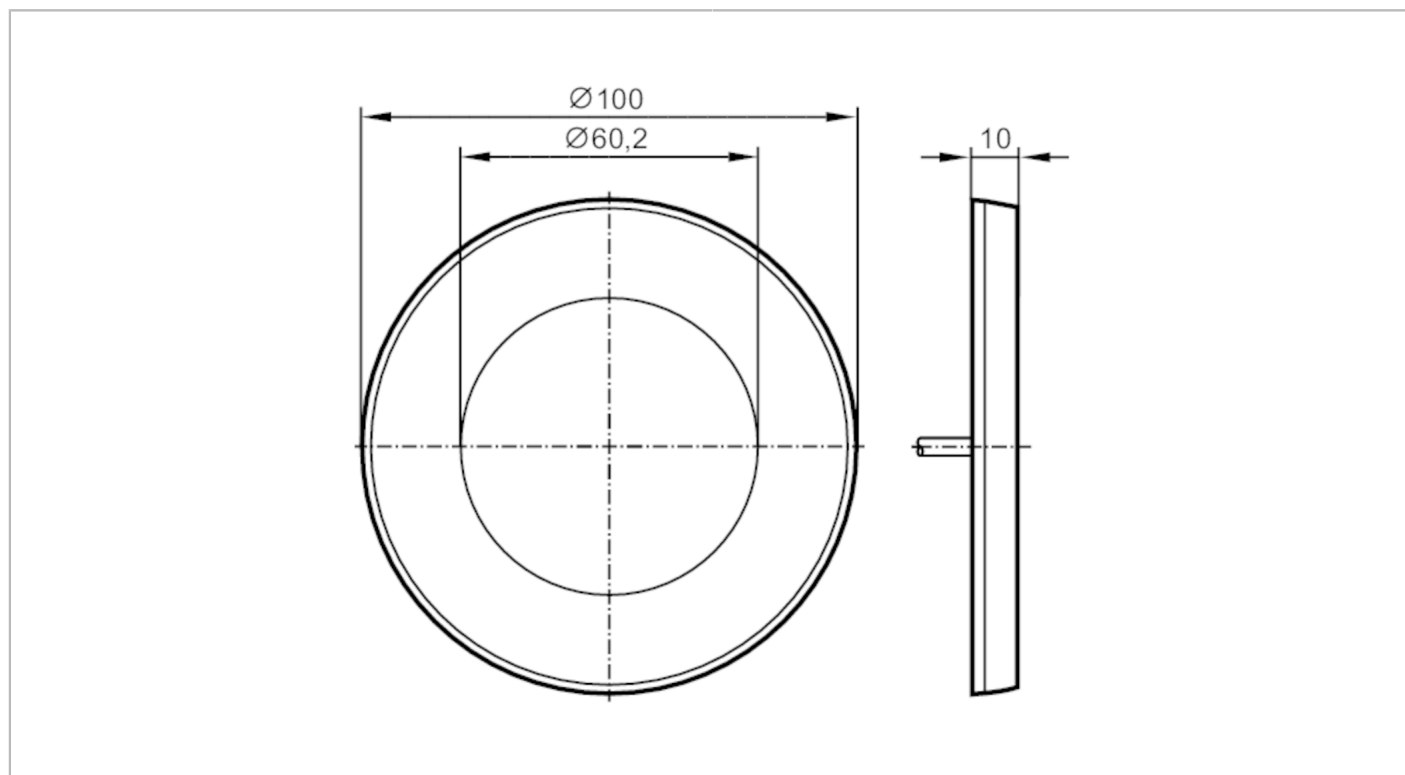

E80372

Coloured surround for touch sensors

YELLOW COVER RING FOR KT

Application	
Design	for type KT50
Mechanical data	
Weight [g]	31
Dimensions [mm]	100 x 10 x 100
Materials	polycarbonate-ABS yellow
Remarks	
Pack quantity	2 pcs.