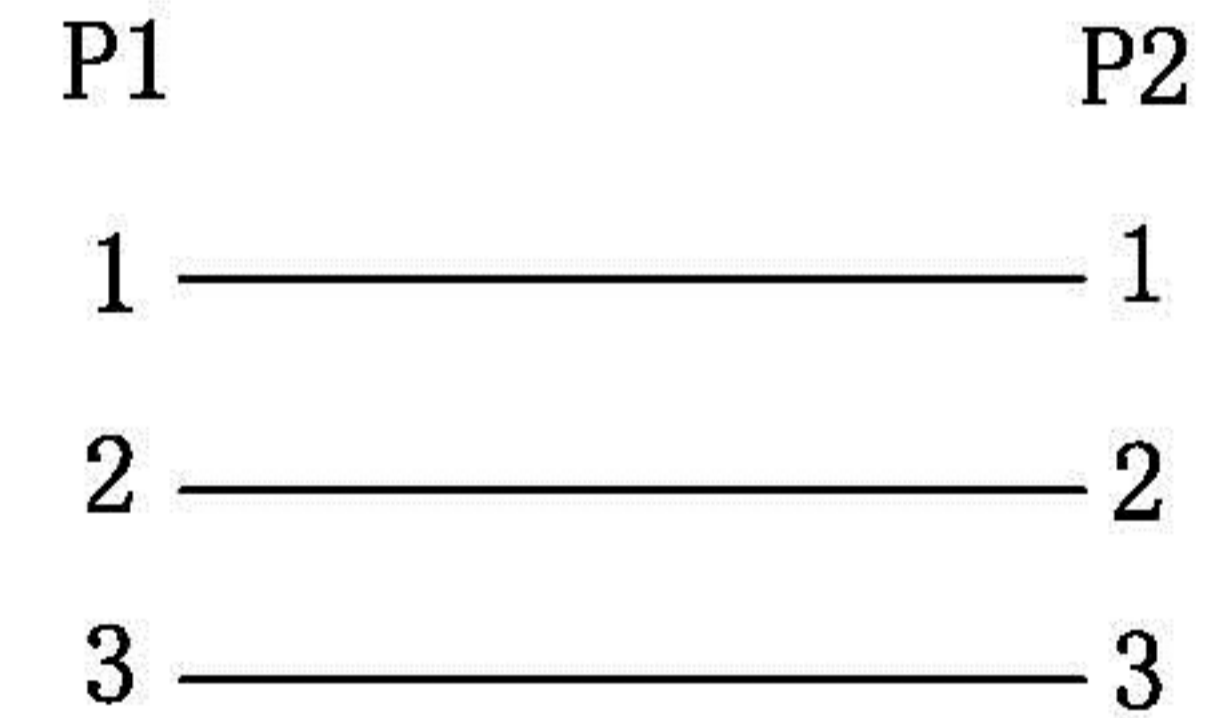

Datenblatt - Fiche technique - Data sheet

**11.09.4443**

ROLINE Stereo Adapter 3,5 mm Stecker - 6,35 mm Buchse

ROLINE Adaptateur stéréo 3,5 mm M - 6,35 mm F

ROLINE Stereo Adapter 3.5 mm Male - 6.35 mm Female

Electrical Test:

1. 100%Test(Open ,short ,miss wire)
2. Contact Resistance: 2 ohm max.

Pin Assignment

REV.	TOLERANCE INCHES/M/M	DESCRIPTION	DATE
		<b>Rotronic Co., Ltd.</b>	
.X	.015   .30	ROLINE Stereo Adapter 3.5mm M – 6.35mm F	
.XX	.010   .10		
.XXX	.005   .05		
DRAWN BY	JOE	CUSTOMER :	
CHECK BY		CUSTOMER P/N:	11.09.4443
APPD BY		SCALE	NONE
		UNIT	MM
		DATE	12.05.30
		DRAWING NO:	CA1790094
		REV	A
			1/1

NO	DESCRIPTION	QTY	UNIT
3	45P BLACK PVC	7	g
2	6.35mm Stereo F SHELL NICKEL PLATED	1	pcs
1	DC3.5 Stereo M SHELL NICKEL PLATED	1	pcs