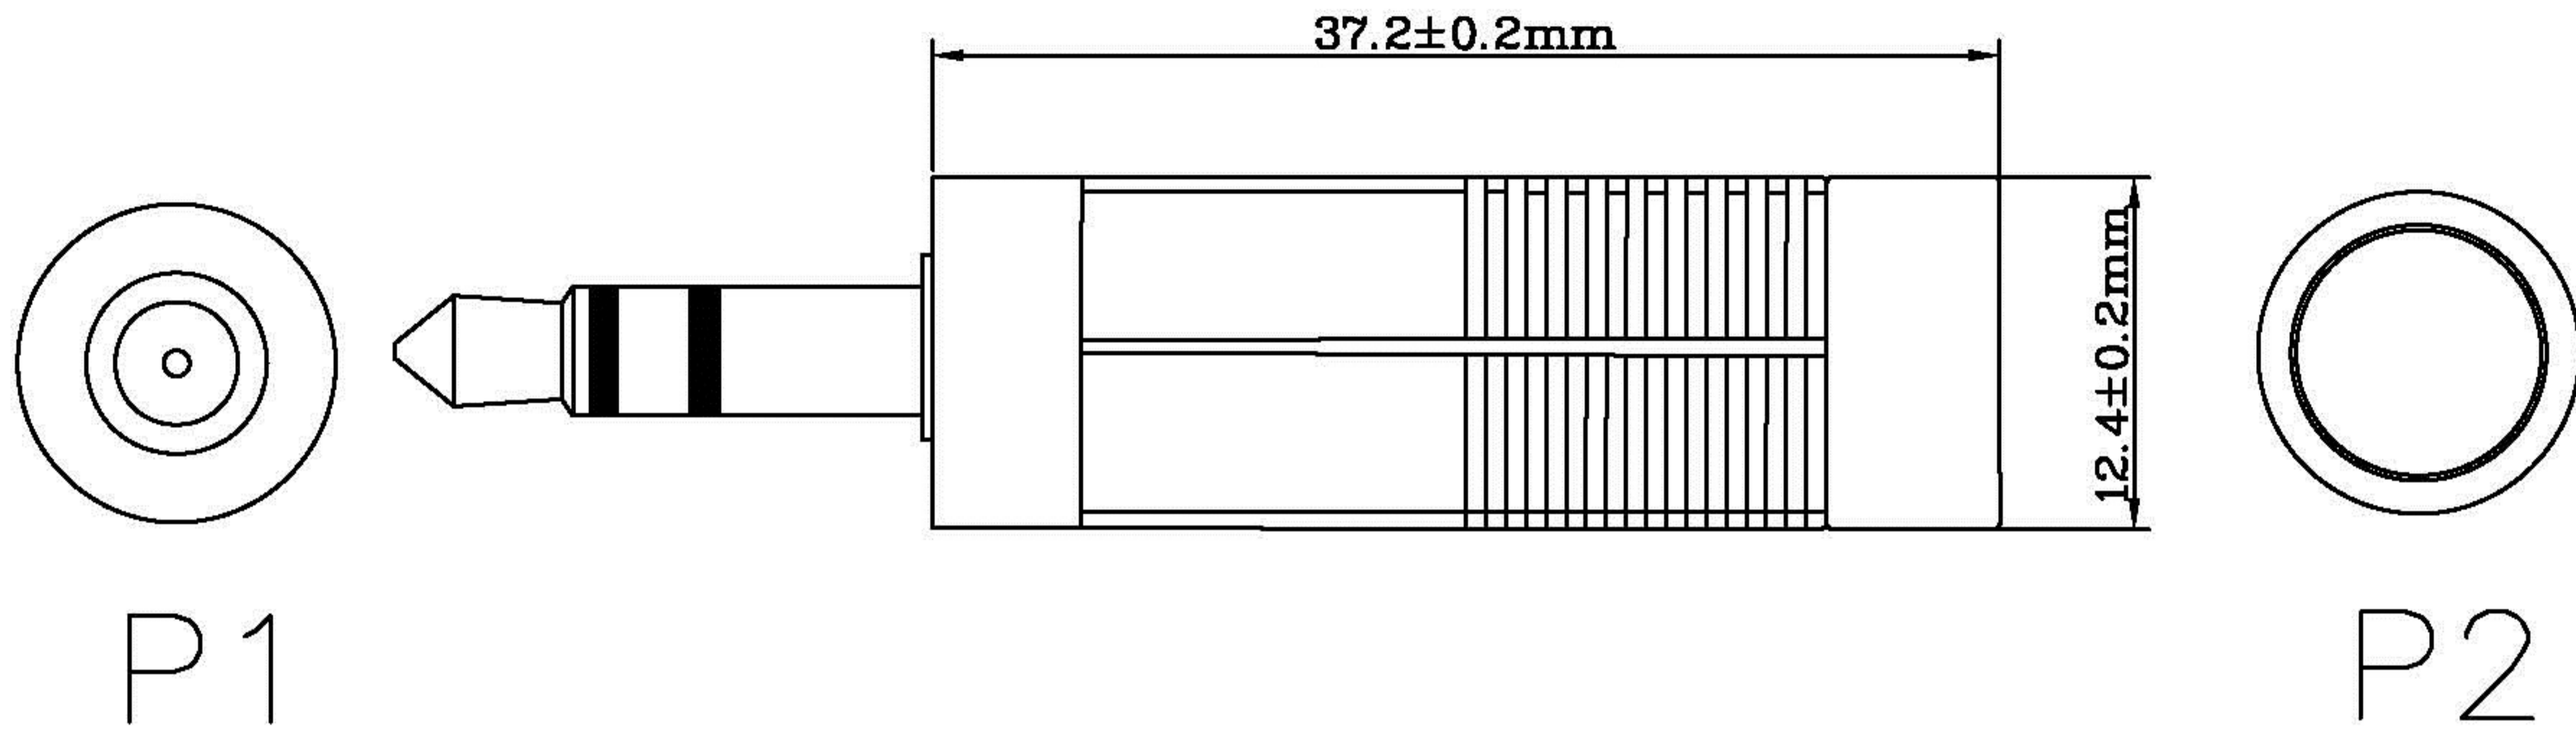

Datenblatt - Fiche technique - Data sheet

**11.09.4443**

ROLINE Stereo Adapter 3,5 mm Stecker - 6,35 mm Buchse

ROLINE Adaptateur stéréo 3,5 mm M - 6,35 mm F

ROLINE Stereo Adapter 3.5 mm Male - 6.35 mm Female

Electrical Test:

1. 100%Test(Open ,short ,miss wire)
2. Contact Resistance: 2 ohm max.

Pin Assignment

REV.	TOLERANCE INCHES/M/M	DESCRIPTION	DATE
		<b>Rotronic Co., Ltd.</b>	
.X	.015   .30	ROLINE Stereo Adapter 3.5mm M – 6.35mm F	
.XX	.010   .10		
.XXX	.005   .05		
DRAWN BY	JOE	CUSTOMER :	
CHECK BY		CUSTOMER P/N:	11.09.4443
APPD BY		SCALE	NONE
		UNIT	MM
		DATE	12.05.30
		DRAWING NO:	CA1790094
		REV	A
			1/1

NO	DESCRIPTION	QTY	UNIT
3	45P BLACK PVC	7	g
2	6.35mm Stereo F SHELL NICKEL PLATED	1	pcs
1	DC3.5 Stereo M SHELL NICKEL PLATED	1	pcs