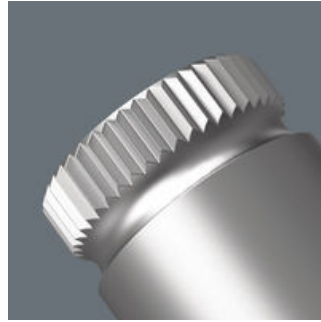

EAN:	4013288221247	Size:	0x0x0 mm
Part number:	05042672001	Weight:	0 g
Article number:	781 B	Country of origin:	CZ
		Customs tariff number:	82079030

- 3/8" to 1/4" connection part
- With secure socket fixing
- With 3/8" square head socket drive
- 1/4" external square
- Made of chrome-vanadium for high load capacity

Connection part 3/8" square head socket to 1/4" external square head. For manual and machine-operated tools (non-impact), with ball stop groove to safely lock the socket, knurling at the rear end for manageability during manual use; chrome-vanadium, dull chromed.

Our Autumn/Winter production innovations

Chrome vanadium steel

Knurling

The connection parts are suitable for high loads thanks to their chrome-vanadium steel design.

Knurling on lower end for more grip when used manually