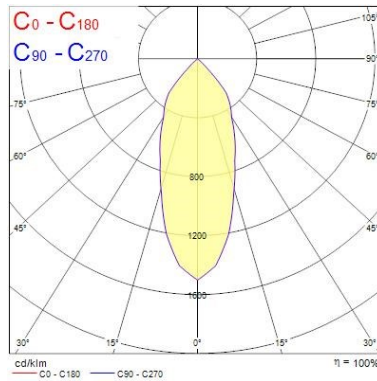

Myriad Pendant Silver - Surface Mounted

MYRIAD PENDANT 4000K SURFACE MTD SWITCHED SILVER
2050683

Packaging

Single packaging type	Carton
Product EAN number	5025768506835
Packaging single length / height (cm)	17.5
Packaging single width (cm)	15.0
Packaging single depth (cm)	17.5
Units per outer package	1
Packaging outer length / height (cm)	17.5
Packaging outer width (cm)	15.0
Packaging outer depth (cm)	17.5

PHOTOMETRY

TECHNICAL DRAWINGS