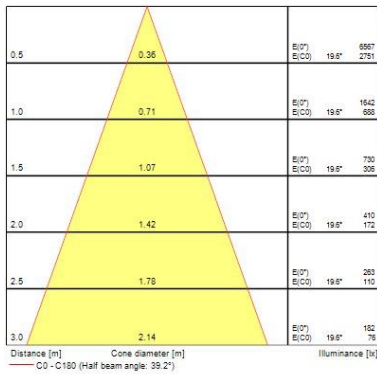

Myriad Pendant Silver - Surface Mounted

MYRIAD PENDANT 4000K SURFACE MTD SWITCHED SILVER
2050683

Packaging

Single packaging type	Carton
Product EAN number	5025768506835
Packaging single length / height (cm)	17.5
Packaging single width (cm)	15.0
Packaging single depth (cm)	17.5
Units per outer package	1
Packaging outer length / height (cm)	17.5
Packaging outer width (cm)	15.0
Packaging outer depth (cm)	17.5

PHOTOMETRY

TECHNICAL DRAWINGS