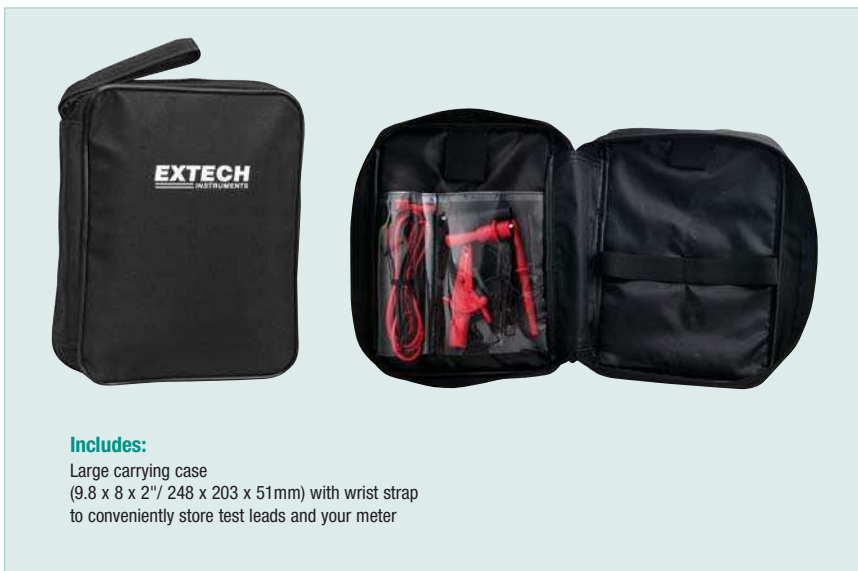

Professional Test Lead Kit

 **8-Piece Kit with CAT III-1000V safety rating for your protection**

Features:

- Two 42" (1m) PVC lead extensions with shrouded banana plugs at both ends, UL listed
- Two modular 4" (102mm) Heavy Duty test probe handles with 0.16" (4mm) banana plug tip, UL listed
- Two standard size, alligator clips with insulated rubber boot
- Two extra large, double-insulated, alligator clips with sharp teeth for piercing insulated wire. Jaws open to 0.8" (20mm)
- Includes carrying case that provides storage for the kit and additional space to hold your meter

Includes:

Large carrying case
(9.8 x 8 x 2" / 248 x 203 x 51mm) with wrist strap
to conveniently store test leads and your meter

Ordering Information:

TL808-KITProfessional Test Lead Kit