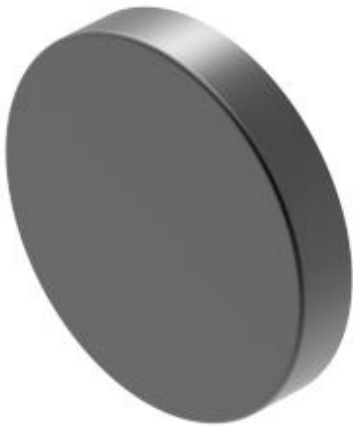

EAO – Your Expert Partner for Human Machine Interfaces

704.601.0 - Lens

704.601.0 - Lens

Attention: The preview is based on a sample product. This can differ from your current configuration.

Attribute

Dimension	Ø 23.7 mm
Internal size	Ø 20 mm
Lens colour	Black
Lens illumination	non illuminative
Lens material	Aluminium
Lens optics	opaque
Lens shape	flush
Lens surface	anodised
Weight	0.001 kg