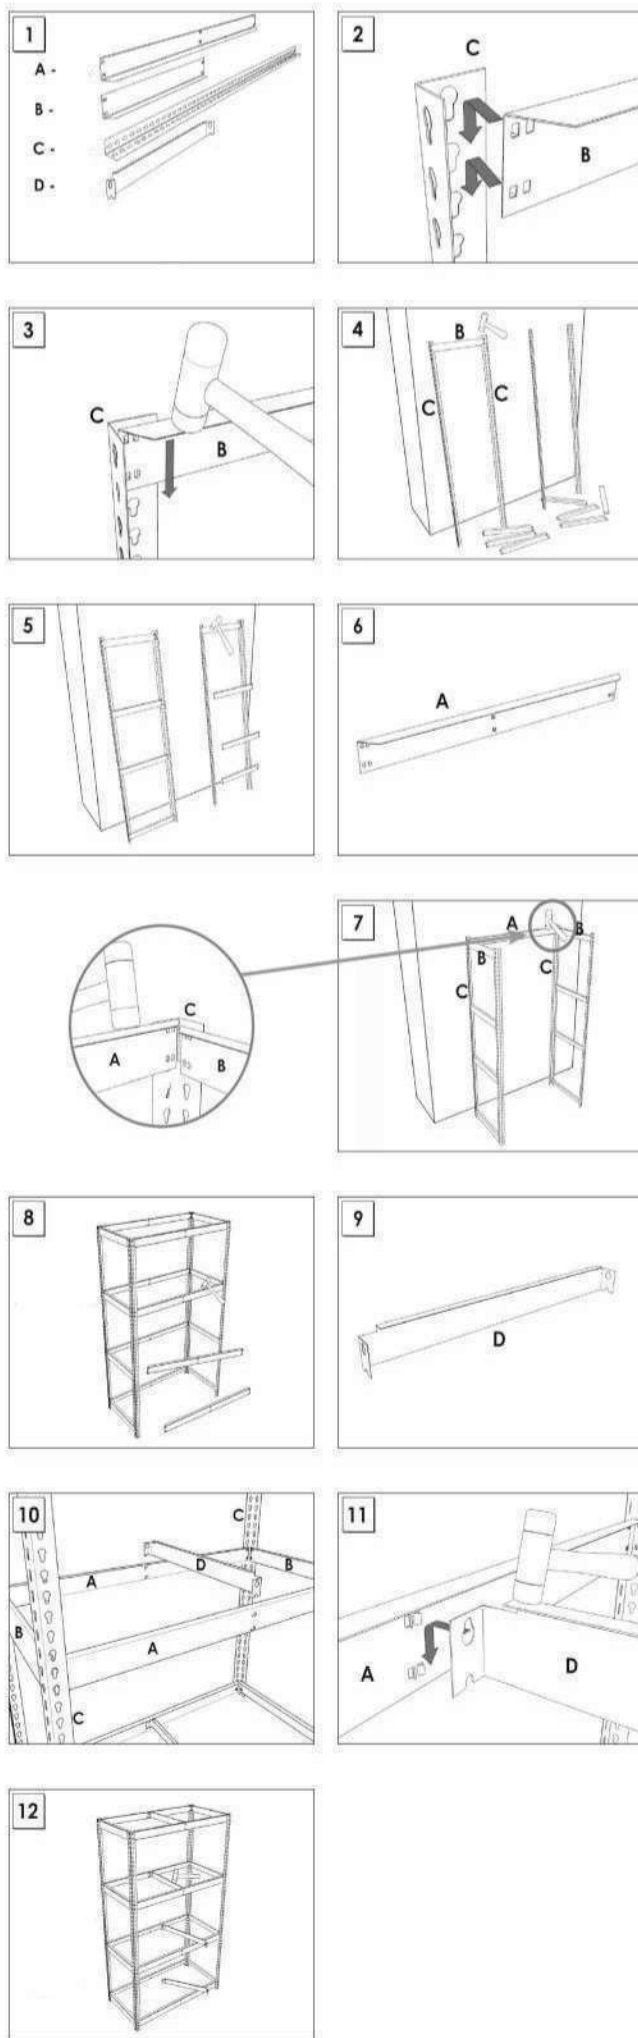

STANDARD MOUNTING

On-line instructions: www.simonrack.com/instructions LOGIN: 196004

www.simonrack.com • www.simonrack.com • www.simonrack.com • www.simonrack.com