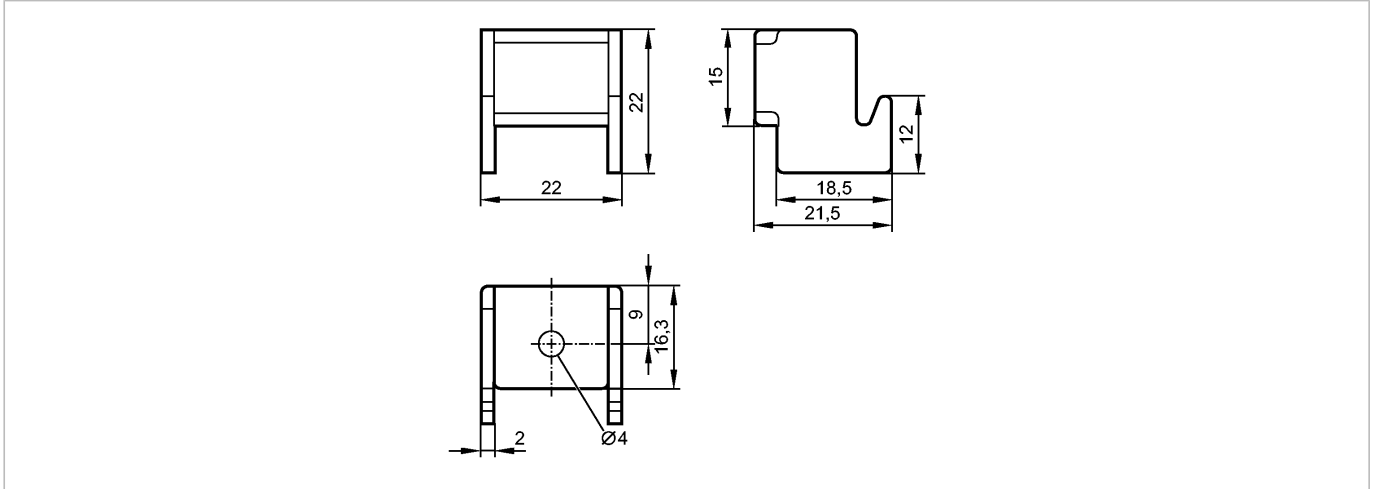

RACK MOUNTING SET PANEL PC

Accessories

Product characteristics

Mounting set

for control cabinet mounting

Mechanical data

Design

for Touch Panel PC

Housing materials

fixture: metal; End cap: plastics

Weight

[kg]

0.17

Accessories

Accessories (included)

6 fixtures; 6 M4 screws; 6 end caps