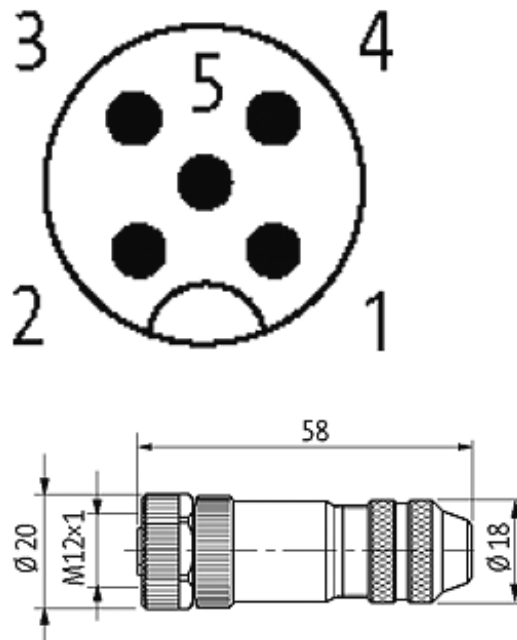

**M12 FEMALE 0° SHIELDED WIREABLE SCREW TERM.**5-pol. max.0,75mm<sup>2</sup> 4-6mm

Female straight

5-pole, shielded

Clamping range cable entry: 4...6 mm

[Link to Product](#)**Illustration**

# Female

Product may differ from Image

## Technical Data

Operating voltage	max. 125 V AC/DC
Operating current per contact	max. 4 A
Connection cross section	max. 0.75 mm <sup>2</sup>
Sealing range (cable diameter)	4...6 mm
Protection	IP67 inserted and tightened (EN 60529)
Housing	CuZn, nickel plated