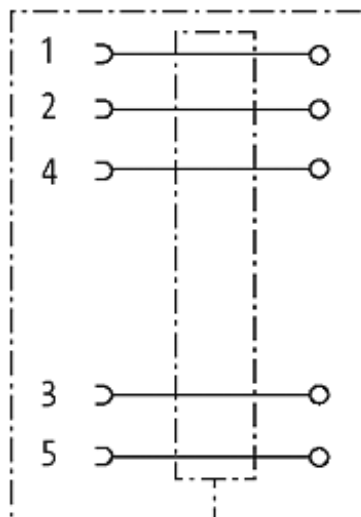

**M12 FEMALE 0° SHIELDED WIREABLE SCREW TERM.**5-pol. max.0,75mm<sup>2</sup> 4-6mm

Female straight

5-pole, shielded

Clamping range cable entry: 4...6 mm

[Link to Product](#)**Illustration**

# Female

Product may differ from Image

## Technical Data

Operating voltage	max. 125 V AC/DC
Operating current per contact	max. 4 A
Connection cross section	max. 0.75 mm <sup>2</sup>
Sealing range (cable diameter)	4...6 mm
Protection	IP67 inserted and tightened (EN 60529)
Housing	CuZn, nickel plated