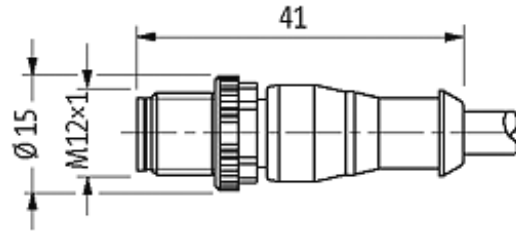

## M12 male 0° / MSUD valve plug form A 18mm

PUR 3x0.75 ye UL/CSA+robot+drag chain 5m

Form A (18 mm) – M12, male straight  
LED and suppression  
3-pole

Further cable lengths on request. Plastic housings with good resistance against chemicals and oils. The resistance to aggressive media should be individually tested for your application. Further details on request.

#### Illustration

Female

Male

Product may differ from Image