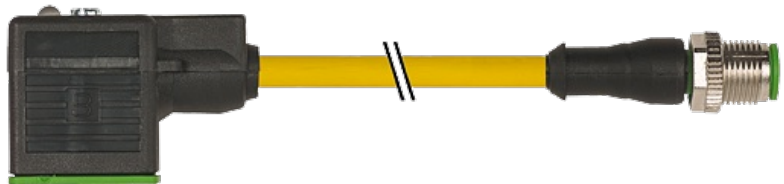

## M12 male 0° / MSUD valve plug form A 18mm

PUR 3x0.75 ye UL/CSA+robot+drag chain 5m

Form A (18 mm) – M12, male straight  
LED and suppression  
3-pole

Further cable lengths on request. Plastic housings with good resistance against chemicals and oils. The resistance to aggressive media should be individually tested for your application. Further details on request.

#### Illustration

Female

Male

Product may differ from Image