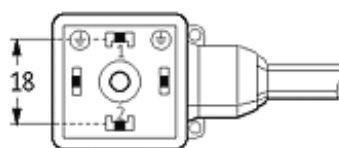

## M12 male 0° / MSUD valve plug form A 18mm

PUR 3x0.75 ye UL/CSA+robot+drag chain 5m

Form A (18 mm) – M12, male straight  
LED and suppression  
3-pole

Further cable lengths on request. Plastic housings with good resistance against chemicals and oils. The resistance to aggressive media should be individually tested for your application. Further details on request.

#### Illustration

Female

Male

Product may differ from Image