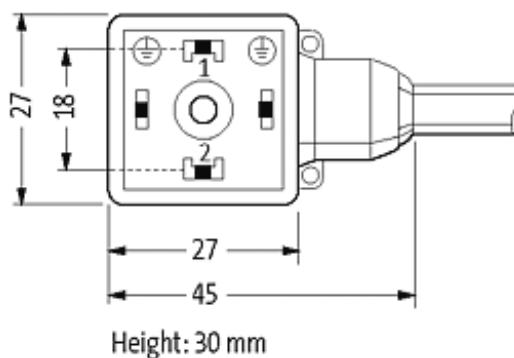

## M12 male 0° / MSUD valve plug form A 18mm

PUR 3x0.75 ye UL/CSA+robot+drag chain 5m

Form A (18 mm) – M12, male straight  
LED and suppression  
3-pole

Further cable lengths on request. Plastic housings with good resistance against chemicals and oils. The resistance to aggressive media should be individually tested for your application. Further details on request.

#### Illustration

Female

Male

Product may differ from Image