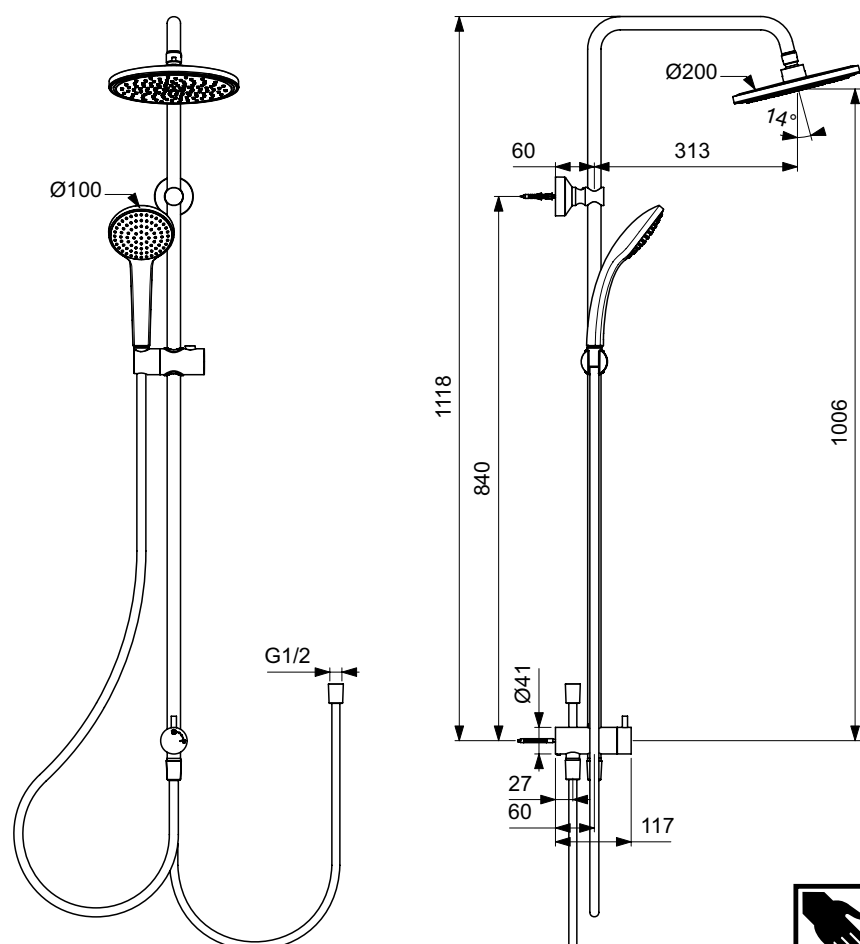

XX = AA, AD,

- 1 - B D140 XG
- 2 - B 960976 XG
- 3 - B 9402 XG
- 4 - A 4109 XG
- 5 - A 860802 XG

Ideal Standard

IDEALRAIN

04.2021 / B565122

B C747 XG

Ideal Standard International NV
Corporate Village – Gent Building
Da Vincilaan 2
1935 Zaventem
Belgium
<http://www.idealstandardinternational.com>