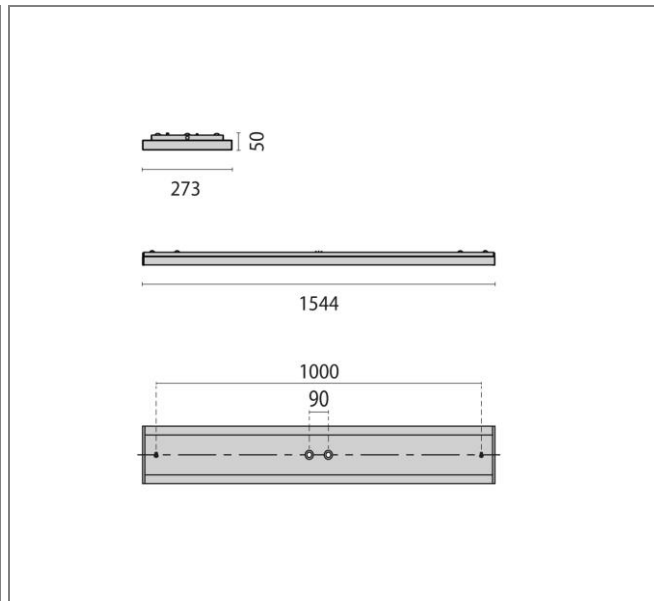

ART.: 8629661616310

SL629 AB PRISM

Art.: 8629661616310, SL629 AB, Prismenstruktur, 69W, 3000K, Driver dali, 1544mm, Symmetrical - direct, White, LED surface-mount luminaire for interior, comprising: Housing made of steel sheet, die-cast aluminium end caps, powder painted / Prismatic cover for efficient light diffusion, glare reduction and a high level of uniformity / Direct light distribution / LED Sidelight-Technology for a homogenous light distribution over the entire area of the cover / Colour rendering index Ra > 80 / Colour tolerance according to MacAdam = 3 SDCM / Dimmable via TouchDIM® / Light engine can be replaced by means of a slide-in mechanism / UGR <19 for all luminosities / VDU application suitable acc. to EN 12464-1 (see table) / Special colour versions available upon request

Connected load	69 W
Luminous flux	7650 lm
Efficiency	111 lm/W
Colour temperature	3000K
Colour rendering (CRI)	80
IP class	20
Nominal voltage	220 – 240 V
Colour	WH-RAL9016
UGR	18,6