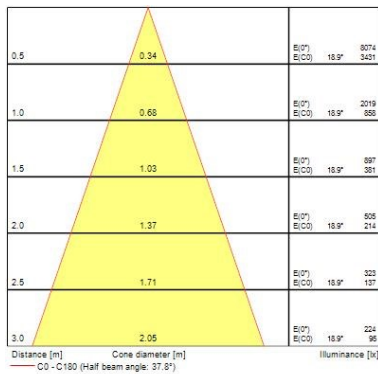

Myriad Deco - Housing only

MYRIAD DECO HOUSING FLOOD 3000K PHDM SILVER REF
2057973

Packaging

Single packaging type	Carton
Product EAN number	5025768579730
Packaging single length / height (cm)	17.5
Packaging single width (cm)	15.0
Packaging single depth (cm)	17.5
DUN14 (outer)	05025768579730
Units per outer package	1
Packaging outer length / height (cm)	17.5
Packaging outer width (cm)	15.0
Packaging outer depth (cm)	17.5

PHOTOMETRY

TECHNICAL DRAWINGS