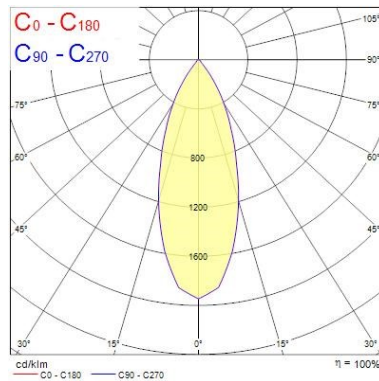

Myriad Deco - Housing only

MYRIAD DECO HOUSING FLOOD 3000K PHDM SILVER REF
2057973

Packaging

Single packaging type	Carton
Product EAN number	5025768579730
Packaging single length / height (cm)	17.5
Packaging single width (cm)	15.0
Packaging single depth (cm)	17.5
DUN14 (outer)	05025768579730
Units per outer package	1
Packaging outer length / height (cm)	17.5
Packaging outer width (cm)	15.0
Packaging outer depth (cm)	17.5

PHOTOMETRY

TECHNICAL DRAWINGS