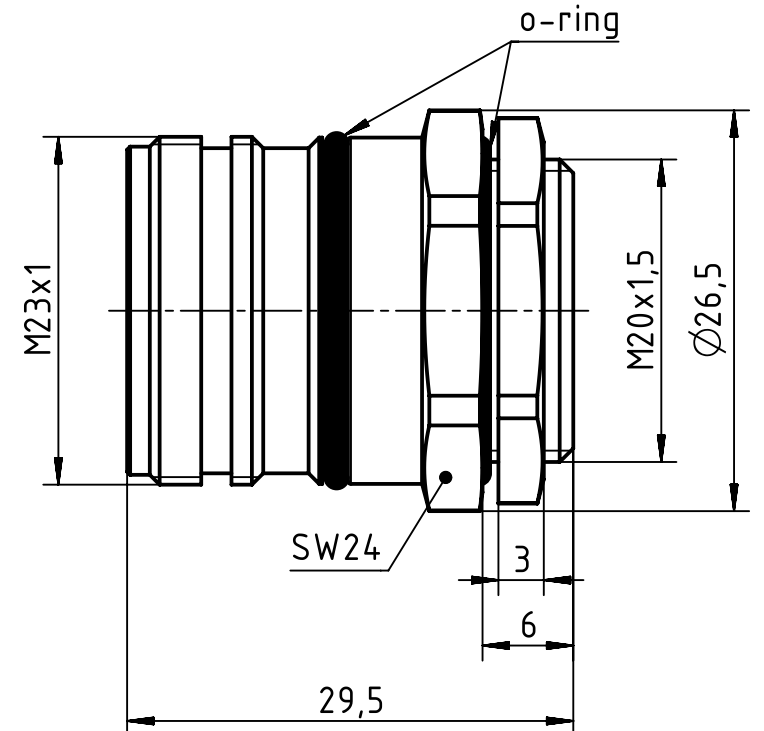

panel cut out

Plastic snap ring - Male

	All rights reserved Department EL PD	All Dimensions in mm Original Size DIN A4		Scale 2:1	Free size tol.	Ref.
		HARTING Electric GmbH & Co. KG D-32339 Espelkamp	Created by DYCKC	Inspected by GRUBES	Standardisation TIEMANNA	Date 2019-07-19
Title M23 HBM front male M20x1,5				Doc-Key / ECM-Nr. 100704828/UGD/000/C 500000154908		Rev. C
Type TB		Number 09 15 100 0363		Page 1/1		