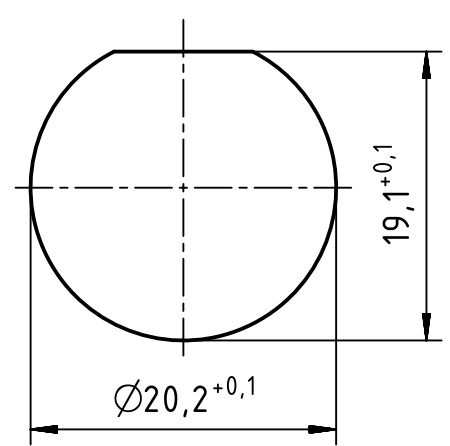

panel cut out

Plastic snap ring - Male

	All rights reserved Department EL PD	All Dimensions in mm Original Size DIN A4		Scale 2:1	Free size tol.	Ref.
		HARTING Electric GmbH & Co. KG D-32339 Espelkamp	Created by DYCKC	Inspected by GRUBES	Standardisation TIEMANNA	Date 2019-07-19
Title M23 HBM front male M20x1,5				Doc-Key / ECM-Nr. 100704828/UGD/000/C 500000154908		Rev. C
Type TB		Number 09 15 100 0363		Page 1/1		