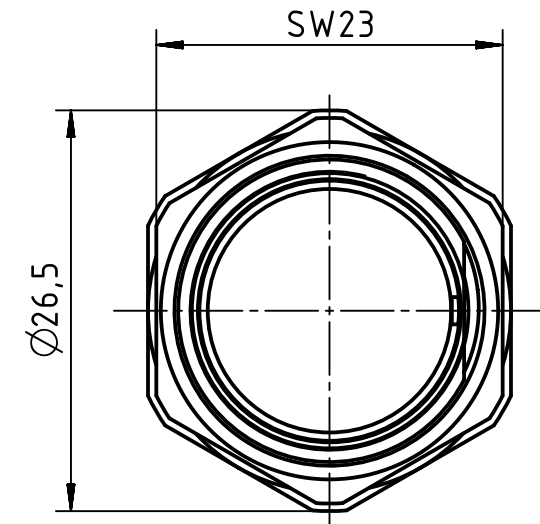

panel cut out

Plastic snap ring - Male

	All rights reserved Department EL PD	All Dimensions in mm Original Size DIN A4		Scale 2:1	Free size tol.	Ref.
		HARTING Electric GmbH & Co. KG D-32339 Espelkamp	Created by DYCKC	Inspected by GRUBES	Standardisation TIEMANNA	Date 2019-07-19
Title M23 HBM front male M20x1,5				Doc-Key / ECM-Nr. 100704828/UGD/000/C 500000154908		Rev. C
Type TB		Number 09 15 100 0363		Page 1/1		