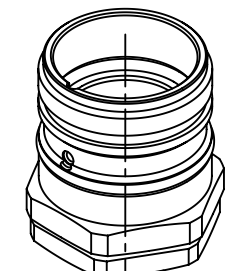

panel cut out

Plastic snap ring - Male

	All rights reserved Department EL PD	All Dimensions in mm Original Size DIN A4		Scale 2:1	Free size tol.	Ref.
		HARTING Electric GmbH & Co. KG D-32339 Espelkamp	Created by DYCKC	Inspected by GRUBES	Standardisation TIEMANNA	Date 2019-07-19
Title M23 HBM front male M20x1,5				Doc-Key / ECM-Nr. 100704828/UGD/000/C 500000154908		Rev. C
Type TB		Number 09 15 100 0363		Page 1/1		