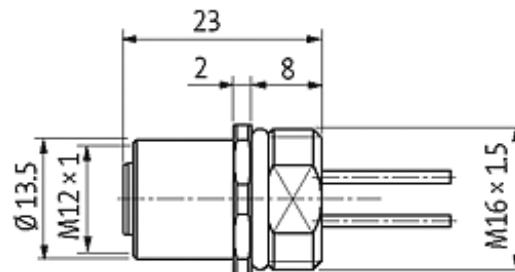

M12 FEMALE FLANGE PLUG A CODED FRONT MOUNT

PP-wires 12X0,14 0,5m

Flange M12 female
12-pole
Front mounting
with multi-strand wire

[Link to Product](#)**Illustration**

1	▷	brown
2	▷	blue
3	▷	white
4	▷	green
5	▷	pink
6	▷	yellow
7	▷	black
8	▷	gray
9	▷	red
10	▷	violet
11	▷	gray/pink
12	▷	red/blue

Female

Product may differ from Image

Form

19181

Technical Data

Operating voltage	max. 30 V AC/DC
Operating current per contact	max. 1.5 A
Locking of ports	Screw thread M12 × 1 mm (recommended torque 0.6 Nm) self-securing
Protection	IP67 inserted and tightened (EN 60529)

Cables

Cable number	979
No./diameter of wires	12 × 0.14 mm ²
Wire isolation	PP (br, bl, wh, gn, pk, ye, bk, gr, rd, vi, grpk, rdbl)
Shore hardness outer jacket	74 ± 5D
Outer diameter	approx. 1.25 mm
Bend radius (fixed)	5 × outer Ø
Bend radius (moving)	15 × outer Ø
Temperature range (fixed)	-40...+85 °C
Temperature range (mobile)	-25...+85 °C

General data

Temperature range	-25...+85 °C
-------------------	--------------

Commercial data

country of origin	DE
customs tariff number	85444290
minimum order quantity	1