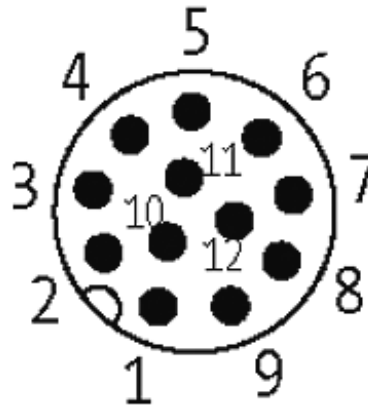

M12 FEMALE FLANGE PLUG A CODED FRONT MOUNT

PP-wires 12X0,14 0,5m

Flange M12 female
12-pole
Front mounting
with multi-strand wire

[Link to Product](#)**Illustration**

1	▷	brown
2	▷	blue
3	▷	white
4	▷	green
5	▷	pink
6	▷	yellow
7	▷	black
8	▷	gray
9	▷	red
10	▷	violet
11	▷	gray/pink
12	▷	red/blue

Female

Product may differ from Image

Form

19181

Technical Data

Operating voltage	max. 30 V AC/DC
Operating current per contact	max. 1.5 A
Locking of ports	Screw thread M12 × 1 mm (recommended torque 0.6 Nm) self-securing
Protection	IP67 inserted and tightened (EN 60529)

Cables

Cable number	979
No./diameter of wires	12 × 0.14 mm ²
Wire isolation	PP (br, bl, wh, gn, pk, ye, bk, gr, rd, vi, grpk, rdbl)
Shore hardness outer jacket	74 ± 5D
Outer diameter	approx. 1.25 mm
Bend radius (fixed)	5 × outer Ø
Bend radius (moving)	15 × outer Ø
Temperature range (fixed)	-40...+85 °C
Temperature range (mobile)	-25...+85 °C

General data

Temperature range	-25...+85 °C
-------------------	--------------

Commercial data

country of origin	DE
customs tariff number	85444290
minimum order quantity	1