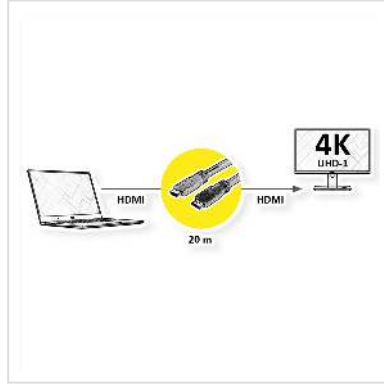

ROLINE UHD HDMI 4K Active Cable, M/M, 20 m

Product No.	14.01.3455
Manufacturer	ROLINE
Manufacturer No.	14.01.3455
EAN (single piece)	7630049621343

roline
Designed for Professionals

This cable achieves resolutions with up to 4K UHD (3840x2160) @ 60Hz in up to 20m distance between data source and receiver! It's 3D capable and audio transmission is included.

- For a total length of 20 meters between computer and monitor
- Active repeater is integrated in the connectors
- Hardware solution, no software required
- No external power supply needed
- Connectors: HDMI Type A M
- Max. resolution: 3840x2160 @60Hz

Technical specifications

Manufacturer	ROLINE
Product group	Cable
Product type	HDMI Ultra HD with Ethernet Cable
Colour	black
Length	20 m
Transfer quality	HDMI Ultra High Speed (HDMI 2.0)

Max. resolution	3840 x 2160 @60Hz (4K, UHD-1)
-----------------	-------------------------------

Side 2 Connector Gender	Male
-------------------------	------

Area of application	External
---------------------	----------

Cable shielding	Screened
-----------------	----------

Weight	1730 g
--------	--------