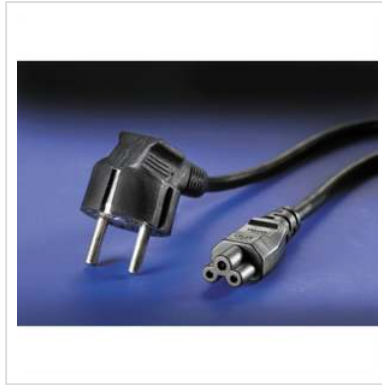

ROLINE Power Cable, straight Compaq Connector, 1.8 m

Product No.	19.08.1028
Manufacturer	ROLINE
Manufacturer No.	19.08.1028
EAN (single piece)	7611990150632

Cable with safety plug 90° angulate (Schuko plug) and 3-pin notebook plug (Compaq plug IEC 320-C5)

- Plugs: Schuko plug to C5 plug
- Nominal data: 250V AC/2.5A
- Colour: black

Technical specifications

Manufacturer	ROLINE
Product group	Cable
Product type	Power Cables
Colour	black
Length	1.8 m
Connection ports	3P. German, CEE 7/7 Male / IEC320 C5 „Micky Mouse“, 2.5A Female
Side 1 Connector Type	3P. German, CEE 7/7
Side 1 Connector Gender	Male
Side 2 Connector Type	IEC320 C5 „Micky Mouse“, 2.5A

Side 2 Connector Gender	Female
----------------------------	--------

Technical particularity	250VAC 2,5 A
-------------------------	--------------