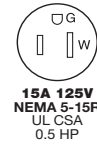

Straight Blade Devices
15 and 20 Ampere, 125 Volts
 2 Pole, 3 Wire Grounding
Hubbell-Pro Series Receptacles

Receptacles

Hubbell-Pro Heavy Duty, Specification Grade, Duplex, Back and Side Wired

Description	Color	Catalog Numbers	
Finder groove nylon face.	Almond	5262AL	5362AL
	Black	5262BLK	5362BLK
	Blue	-	5362BL
	Brown	5262B	5362B
	Gray	5262G	5362G
	Ivory	5262I	5362I
	Light Almond	5262LA	5362LA
	Office White	5262OW	5362OW
	Red	5262R	5362R
	White	5262W	5362W
	Weather resistant, finder groove nylon face.	Black	5262BKWR
Brown		5262WR	5362WR
Gray		5262GYWR	5362GYWR
Ivory		5262IWR	5362IWR
White		5262WWR	5362WWR
Smooth nylon face.		Almond	5252AAL
	Black	5252ABLK	5352ABLK
	Brown	5252AB	5352AB
	Gray	5252AG	5352AG
	Ivory	5252AI	5352AI
	Light Almond	5252ALA	5352ALA
	Office White	5252AOW	5352AOW
	Red	5252AR	5352AR
	White	5252AW	5352AW
	Isolated ground. ⁽¹⁾	Black	CR5252IGBK
Blue		-	CR5352IGBL
Gray		CR5252IGGY	CR5352IGGY
Ivory		CR5252IGI	CR5352IGI
Orange		CR5252IG	CR5352IG
Office White		CR5252IGOW	CR5352IGOW
White		CR5252IGW	CR5352IGW