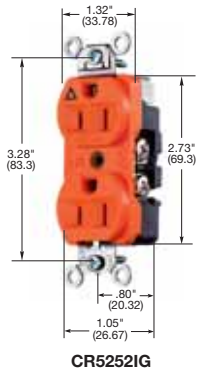

Straight Blade Devices
15 and 20 Ampere, 125 Volts
 2 Pole, 3 Wire Grounding
Hubbell-Pro Series Receptacles

Receptacles

Hubbell-Pro Heavy Duty, Specification Grade, Duplex, Back and Side Wired

Description	Color	Catalog Numbers	
Finder groove nylon face.	Almond	5262AL	5362AL
	Black	5262BLK	5362BLK
	Blue	-	5362BL
	Brown	5262B	5362B
	Gray	5262G	5362G
	Ivory	5262I	5362I
	Light Almond	5262LA	5362LA
	Office White	5262OW	5362OW
	Red	5262R	5362R
	White	5262W	5362W
	Weather resistant, finder groove nylon face.	Black	5262BKWR
Brown		5262WR	5362WR
Gray		5262GYWR	5362GYWR
Ivory		5262IWR	5362IWR
White		5262WWR	5362WWR
Smooth nylon face.		Almond	5252AAL
	Black	5252ABLK	5352ABLK
	Brown	5252AB	5352AB
	Gray	5252AG	5352AG
	Ivory	5252AI	5352AI
	Light Almond	5252ALA	5352ALA
	Office White	5252AOW	5352AOW
	Red	5252AR	5352AR
	White	5252AW	5352AW
	Isolated ground. ⁽¹⁾	Black	CR5252IGBK
Blue		-	CR5352IGBL
Gray		CR5252IGGY	CR5352IGGY
Ivory		CR5252IGI	CR5352IGI
Orange		CR5252IG	CR5352IG
Office White		CR5252IGOW	CR5352IGOW
White		CR5252IGW	CR5352IGW

Notes: (1) See Section J for complete line of isolated ground devices.
 See page A-44 for accessories.
 See Section K for wallplates.
 Horsepower ratings listed above are AC only.
 See pages A-54 and A-55 for technical information.