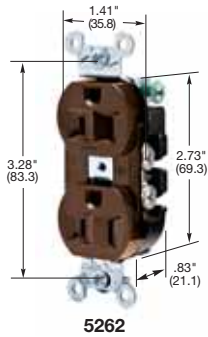

Straight Blade Devices
15 and 20 Ampere, 125 Volts
 2 Pole, 3 Wire Grounding
Hubbell-Pro Series Receptacles

Receptacles

Hubbell-Pro Heavy Duty, Specification Grade, Duplex, Back and Side Wired

Description	Color	Catalog Numbers	
Finder groove nylon face.	Almond	5262AL	5362AL
	Black	5262BLK	5362BLK
	Blue	-	5362BL
	Brown	5262B	5362B
	Gray	5262G	5362G
	Ivory	5262I	5362I
	Light Almond	5262LA	5362LA
	Office White	5262OW	5362OW
	Red	5262R	5362R
	White	5262W	5362W
	Weather resistant, finder groove nylon face.	Black	5262BKWR
Brown		5262WR	5362WR
Gray		5262GYWR	5362GYWR
Ivory		5262IWR	5362IWR
White		5262WWR	5362WWR
Smooth nylon face.		Almond	5252AAL
	Black	5252ABLK	5352ABLK
	Brown	5252AB	5352AB
	Gray	5252AG	5352AG
	Ivory	5252AI	5352AI
	Light Almond	5252ALA	5352ALA
	Office White	5252AOW	5352AOW
	Red	5252AR	5352AR
	White	5252AW	5352AW
	Isolated ground. ⁽¹⁾	Black	CR5252IGBK
Blue		-	CR5352IGBL
Gray		CR5252IGGY	CR5352IGGY
Ivory		CR5252IGI	CR5352IGI
Orange		CR5252IG	CR5352IG
Office White		CR5252IGOW	CR5352IGOW
White		CR5252IGW	CR5352IGW

Notes: (1) See Section J for complete line of isolated ground devices.
 See page A-44 for accessories.
 See Section K for wallplates.
 Horsepower ratings listed above are AC only.
 See pages A-54 and A-55 for technical information.