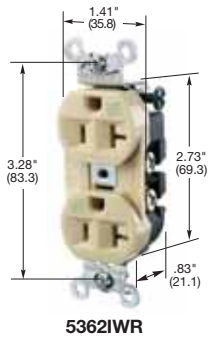

Straight Blade Devices
15 and 20 Ampere, 125 Volts
 2 Pole, 3 Wire Grounding
Hubbell-Pro Series Receptacles

Receptacles

Hubbell-Pro Heavy Duty, Specification Grade, Duplex, Back and Side Wired

Description	Color	Catalog Numbers	
Finder groove nylon face.	Almond	5262AL	5362AL
	Black	5262BLK	5362BLK
	Blue	-	5362BL
	Brown	5262B	5362B
	Gray	5262G	5362G
	Ivory	5262I	5362I
	Light Almond	5262LA	5362LA
	Office White	5262OW	5362OW
	Red	5262R	5362R
	White	5262W	5362W
	Weather resistant, finder groove nylon face.	Black	5262BKWR
Brown		5262WR	5362WR
Gray		5262GYWR	5362GYWR
Ivory		5262IWR	5362IWR
White		5262WWR	5362WWR
Smooth nylon face.		Almond	5252AAL
	Black	5252ABLK	5352ABLK
	Brown	5252AB	5352AB
	Gray	5252AG	5352AG
	Ivory	5252AI	5352AI
	Light Almond	5252ALA	5352ALA
	Office White	5252AOW	5352AOW
	Red	5252AR	5352AR
	White	5252AW	5352AW
	Isolated ground. ⁽¹⁾	Black	CR5252IGBK
Blue		-	CR5352IGBL
Gray		CR5252IGGY	CR5352IGGY
Ivory		CR5252IGI	CR5352IGI
Orange		CR5252IG	CR5352IG
Office White		CR5252IGOW	CR5352IGOW
White		CR5252IGW	CR5352IGW

Notes: (1) See Section J for complete line of isolated ground devices.
 See page A-44 for accessories.
 See Section K for wallplates.
 Horsepower ratings listed above are AC only.
 See pages A-54 and A-55 for technical information.