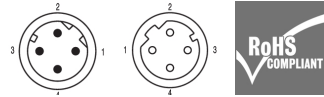

**ModuPlug
HDC XX5E01 MFSXXXX-0100**

Weidmüller Interface GmbH & Co. KG
Klingenbergstraße 16
D-32758 Detmold
Germany
Fon: +49 5231 14-0
Fax: +49 5231 14-292083
www.weidmueller.com

Compact

The new two-pole bus module is extremely compact and can accommodate both megabit and gigabit data inserts. It enables the connection of 2 Gigabit Cat 6A cables (10 gigabit) to one module.

General ordering data

Type	HDC XX5E01 MFSXXXX-0100
Order No.	2453550100
Version	Data use
GTIN (EAN)	4050118467284
Qty.	1 pc(s).