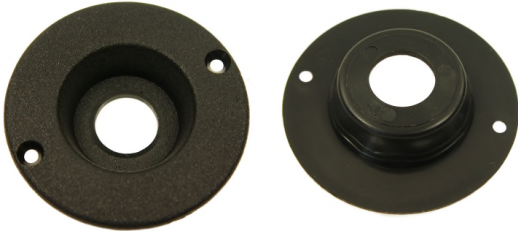

JACK SOCKETS ACCESSORIES

JACK SOCKET ACCESSORIES

FCR14422 - EMI / RFI SCREEN FOR S2 6.35mm JACK SOCKETS

CL14423 - EMI / RFI SCREEN FOR S1 6.35mm JACK SOCKETS

FCR14426 - EMI / RFI SCREEN FOR S1 6.35mm JACK SOCKETS

CL14218 - BLACK COMBINED NUT/BEZEL FOR S4 TYPE JACK SOCKET

CL14218GY - GREY COMBINED NUT/BEZEL FOR S4 TYPE JACK SOCKET

CL1396 - RECESS PLATE TO ALLOW FLUSH MOUNTING OF 6.35mm JACK SOCKETS

© CLIFF11/17 ISS.1