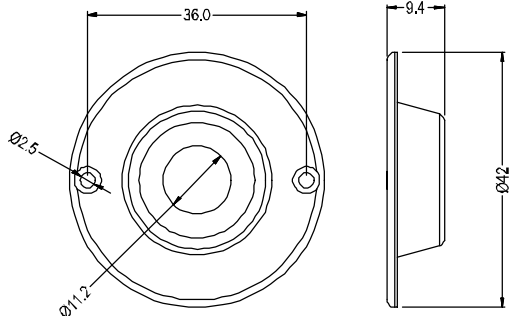

JACK SOCKETS ACCESSORIES

JACK SOCKET ACCESSORIES

FCR14422 - EMI / RFI SCREEN FOR S2 6.35mm JACK SOCKETS

CL14423 - EMI / RFI SCREEN FOR S1 6.35mm JACK SOCKETS

FCR14426 - EMI / RFI SCREEN FOR S1 6.35mm JACK SOCKETS

CL14218 - BLACK COMBINED NUT/BEZEL FOR S4 TYPE JACK SOCKET

CL14218GY - GREY COMBINED NUT/BEZEL FOR S4 TYPE JACK SOCKET

CL1396 - RECESS PLATE TO ALLOW FLUSH MOUNTING OF 6.35mm JACK SOCKETS

© CLIFF11/17 ISS.1