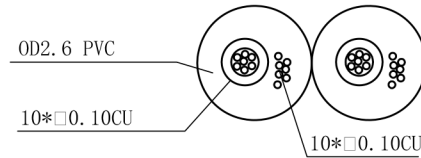

Model	L(mm)
AV29897	500±50
AV29898	1000±50
AV29899	1500±50
AV29900	2000±50
AV29901	3000±50
AV29902	5000±200
AV29903	7500±200
AV29904	10000±200

NOTE:

- 1.CABLE: (10/0.10CU+10/0.10CU+ OD2.6mm)*2F,BLACK COLOR ,PVC JACKET.
- 2.CONNECTORS:φ3.5mm STEREO PLUG*1PCS,RCA PLUG *2PCS
- 3.MOLD ASSEMBLY,BLACK COLOR(3.5mm),RED/WHITE COLOR(RCA PLUG)
- 4.OPEN/SHORT TEST:100% TEST.
- 5.ROHS COMPLIANT

Customer				Product name	3.5 stereo male to 2RCA male (GOLD)	Material	Colour	Unit	View
Design	Technology			Model	29897-29904			mm	
Check	Standard			Drawing No					
Approve	Date	2022.04.07							