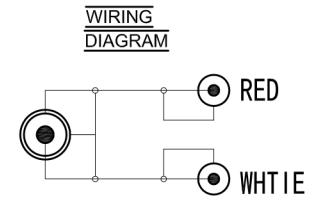

Model	L(mm)
AV29897	500±50
AV29898	1000±50
AV29899	1500±50
AV29900	2000±50
AV29901	3000±50
AV29902	5000±200
AV29903	7500±200
AV29904	10000±200

NOTE:

- 1.CABLE: (10/0.10CU+10/0.10CU+ OD2.6mm)*2F,BLACK COLOR ,PVC JACKET.
- 2.CONNECTORS:φ3.5mm STEREO PLUG*1PCS,RCA PLUG *2PCS
- 3.MOLD ASSEMBLY,BLACK COLOR(3.5mm),RED/WHITE COLOR(RCA PLUG)
- 4.OPEN/SHORT TEST:100% TEST.
- 5.ROHS COMPLIANT

Customer				Product name	3.5 stereo male to 2RCA male (GOLD)	Material	Colour	Unit	View
Design	Technology			Model	29897-29904			mm	
Check	Standard			Drawing No					
Approve	Date	2022.04.07							