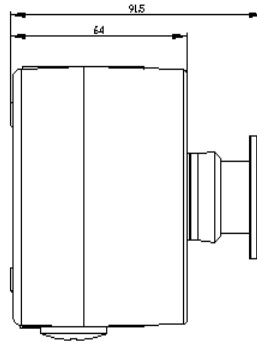

---

last modified:

4/1/2021