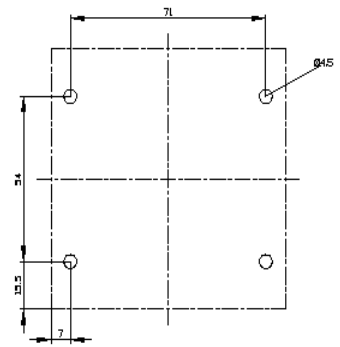

---

last modified:

4/1/2021