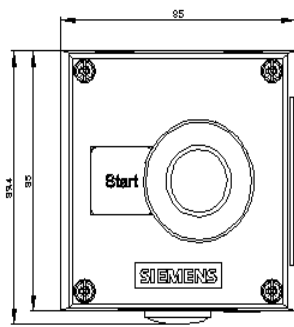

---

last modified:

4/1/2021