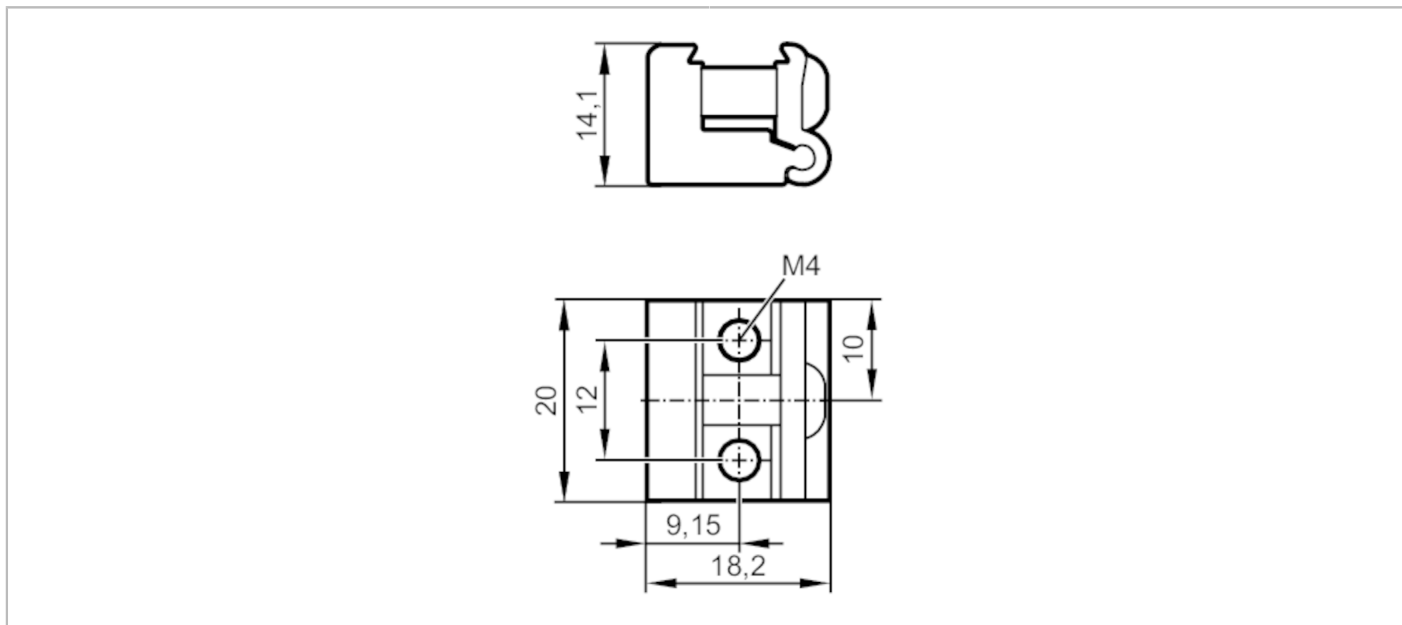

E21088

Fixing element

O5/O4 CLAMP BRACKET

Mechanical data

Weight	[g]	16.5
Dimensions	[mm]	14.1 x 20 x 18.2
Materials		AlMgSi0,5

Remarks

Pack quantity		1 pcs.
---------------	--	--------