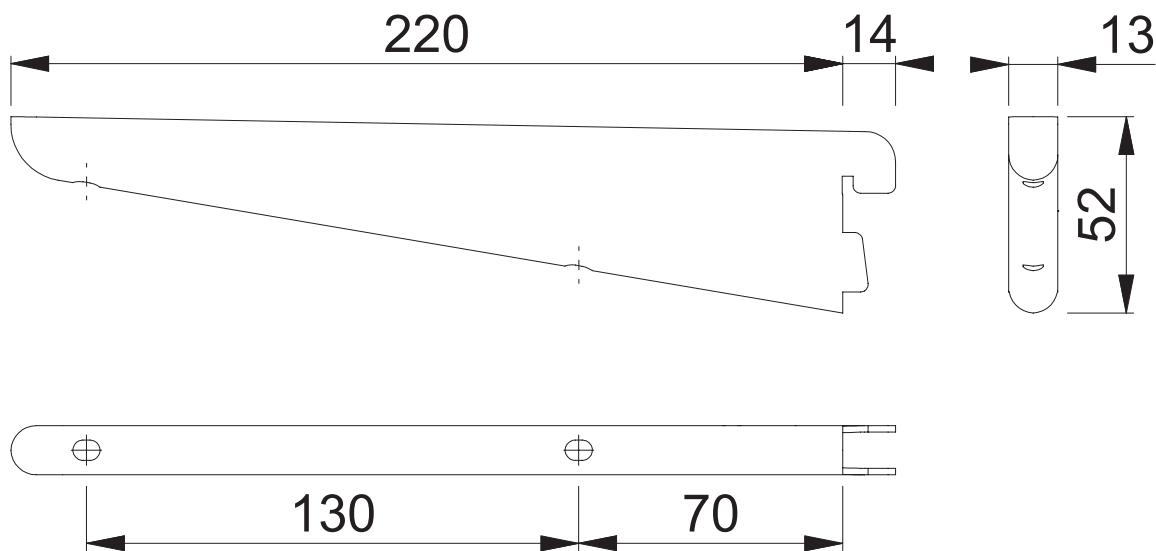

# AR-B220 (220mm Bracket)

These documents are property of HOPPE (UK), Wolverhampton and are protected by both copyright and fair trade law. Any reproduction, reprint, copying, passing on to third parties and whichever use of these documents or parts thereof is prohibited, except with prior written consent of HOPPE.

Scale 1:2	Name J. Renhard	Date 10.03.15	Drawing No: c9502003e001	<b>ARRONE</b> The Complete Range
--------------	--------------------	------------------	-----------------------------	-------------------------------------